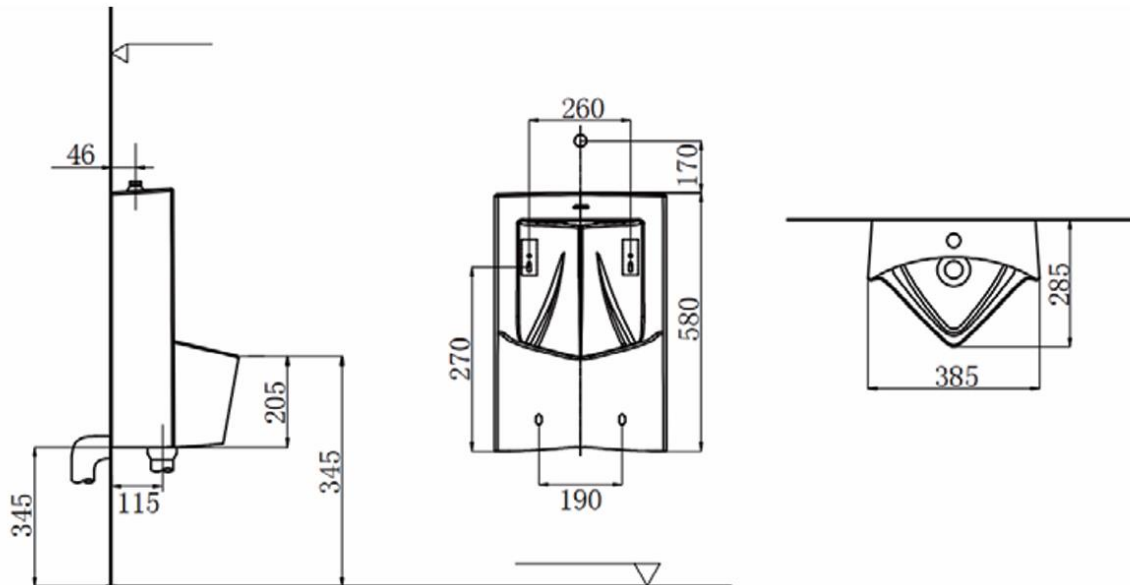

Brand: JOMOO, China
Name: Wall urinal top inlet
Item Code: 13053-1Z/51Z-I011

Designer:
Color / Finish: White
Dimensions: 580 x 385 x 285 mm

Product info:

- Easy clean glaze
- Wall hung urinal top inlet

Flushing of pipe must be done before fittings are installed. Failure to do so voids the warranty.