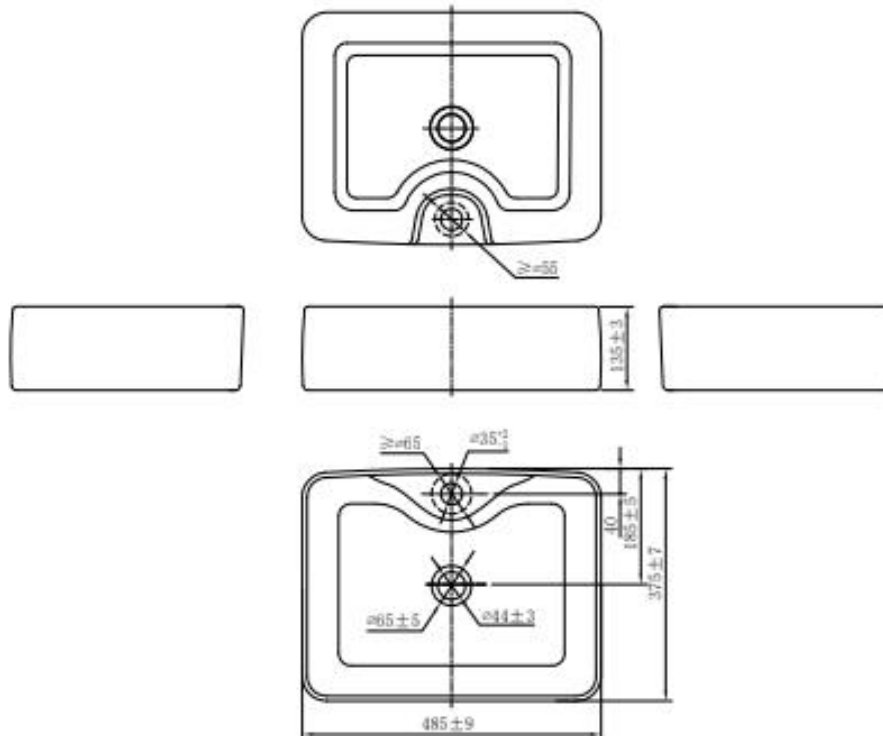

Brand: JOMOO, China
 Name: Countertop Basin without overflow
 Item Code: 12812-1/11P-I011

Designer:
 Color / Finish: White
 Dimensions: 484 x 378 x 135 mm

- Product info:
- Easy clean glaze
 - Countertop basin
 - Without overflow