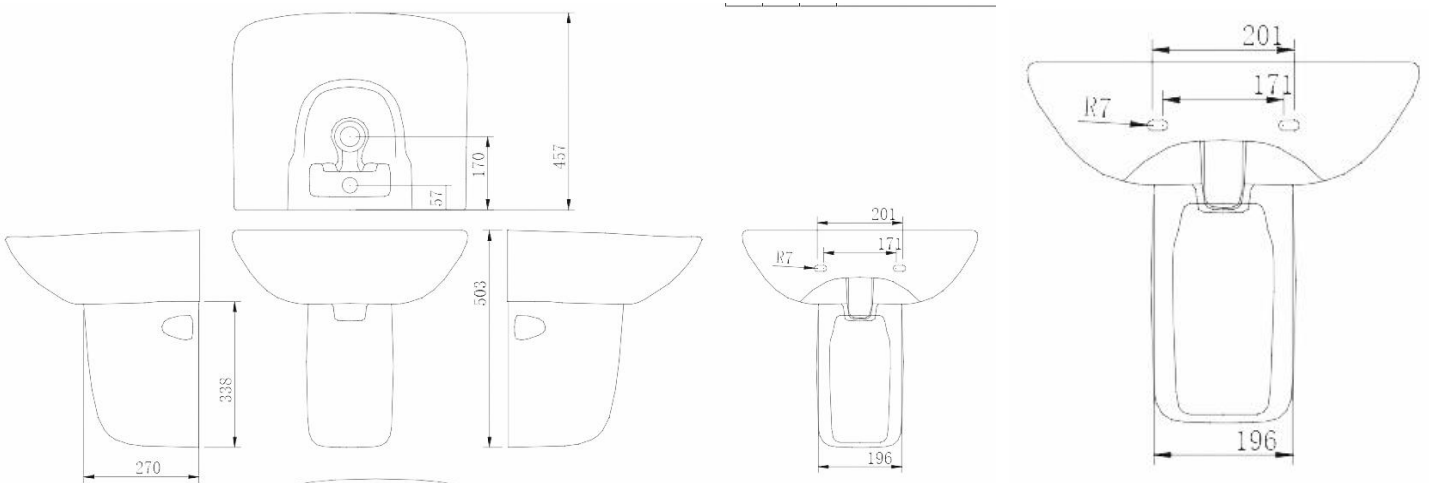

Brand: JOMOO, China
 Name: Wall hung basin with half pedestal with overflow
 Item Code: 12809-1/11P-I011
 Designer:
 Color / Finish: White
 Dimensions: 549 x 460mm

- Product info:
- Wall hung basin
 - With half pedestal
 - With overflow
 - 1 tap hole
 - Enamel is easy to clean