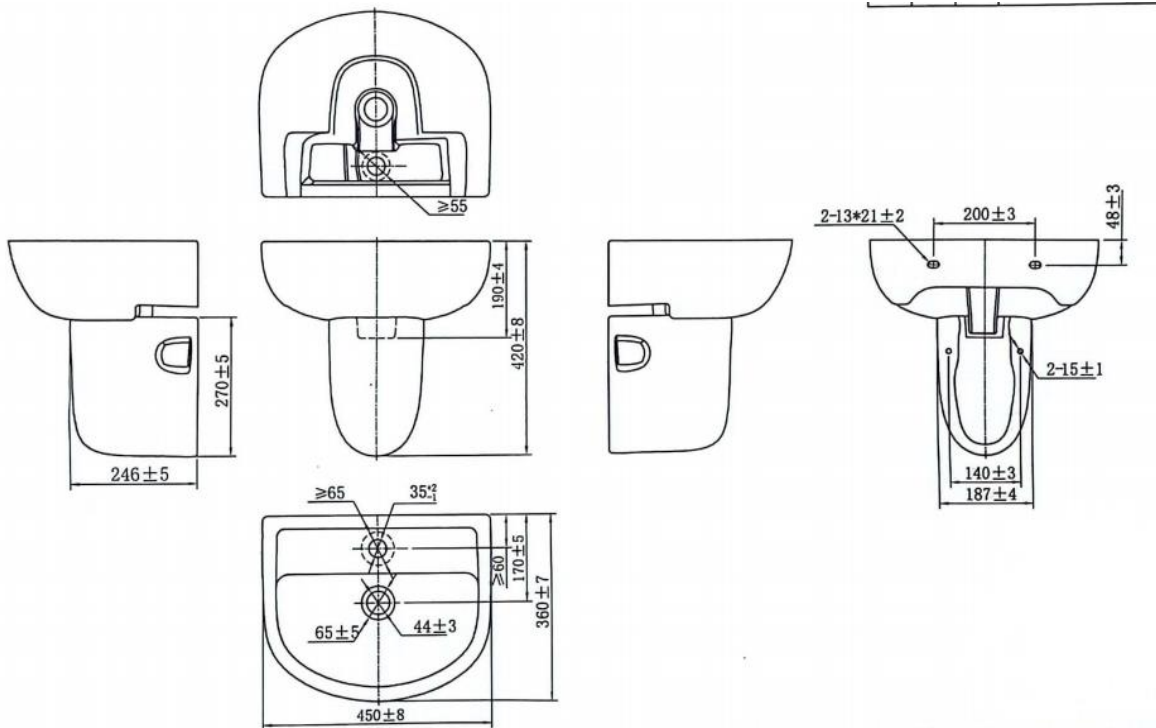

Brand: JOMOO, China
 Name: Wall hung basin with half pedestal with overflow
 Item Code: 12808-1/11P-I011
 Designer:
 Color / Finish: White
 Dimensions: 445 x 360 mm

Product info:

- Wall hung basin
- With half pedestal
- With overflow
- Enamel is easy to clean