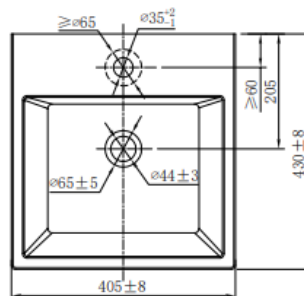

Brand: JOMOO, China
 Name: Wall hung basin with overflow, 1 tap hole
 Item Code: 12807-1/11P-I011
 Designer:
 Color / Finish: White
 Dimensions: 400 x 420 x 155 mm

Product info:

- Easy clean glaze
- Countertop/wall hung basin
- With overflow
- 1 tap hole