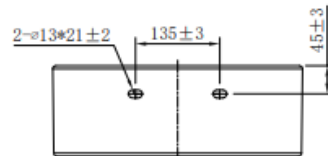

Brand: JOMOO, China
 Name: Wall hung basin with overflow, 1 tap hole
 Item Code: 12807-1/11P-I011
 Designer:
 Color / Finish: White
 Dimensions: 400 x 420 x 155 mm

Product info:

- Easy clean glaze
- Countertop/wall hung basin
- With overflow
- 1 tap hole