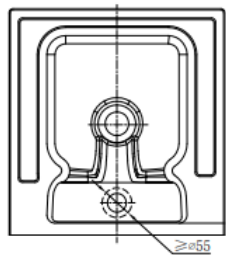

Brand: JOMOO, China
 Name: Wall hung basin with overflow, 1 tap hole
 Item Code: 12807-1/11P-I011
 Designer:
 Color / Finish: White
 Dimensions: 400 x 420 x 155 mm

Product info:

- Easy clean glaze
- Countertop/wall hung basin
- With overflow
- 1 tap hole