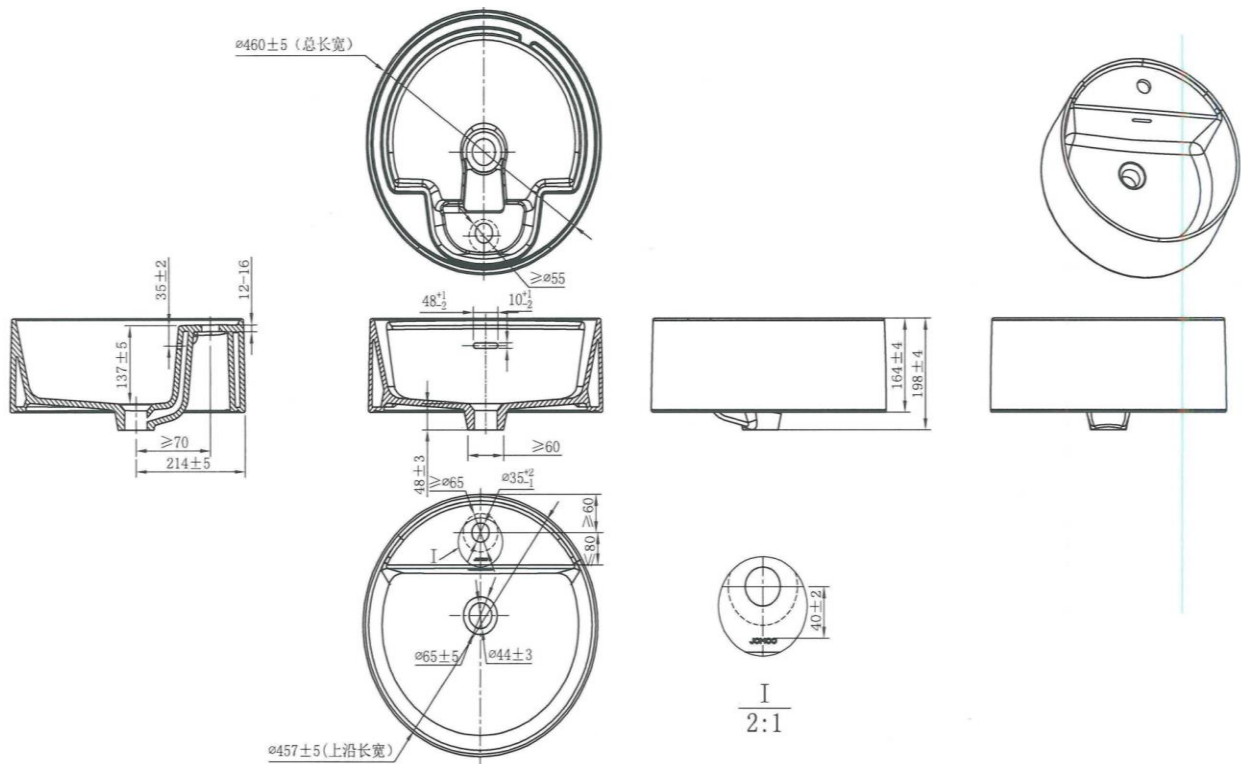

Brand: JOMOO, China  
 Name: Countertop basin with overflow, 1 tap hole  
 Item Code: 12765-1/11K-I011  
 Designer:  
 Color / Finish: White  
 Dimensions: 460 x 460 x 198 mm

**Product info:**

- Countertop basin
- Rare earth antibacterial enamel drain hole
- With overflow hole, no overflow ring
- Water capacity 8.6L