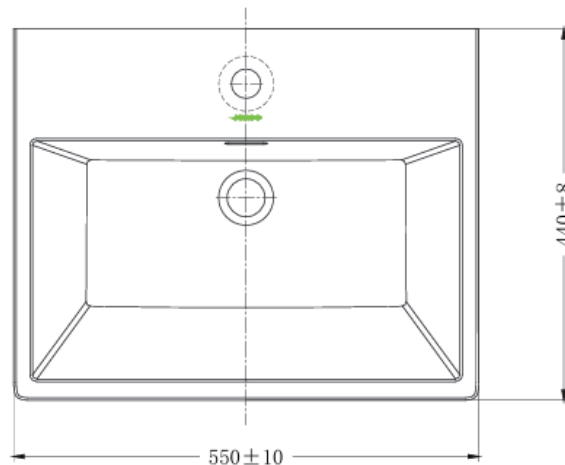

Brand: JOMOO, China
Name: Countertop basin with overflow, 1 tap hole
Item Code: 12725-1/11K-I011

Designer:
Color / Finish: White
Dimensions: 550 x 440 x 190 mm

Product info:

- Antibacterial rare earth enamel
- Countertop basin
- 1 tap hole
- With overflow hole, with overflow ring