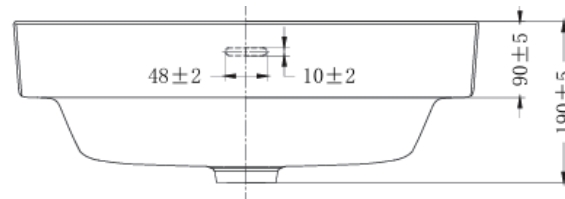

Brand: JOMOO, China
Name: Countertop basin with overflow, 1 tap hole
Item Code: 12725-1/11K-I011

Designer:
Color / Finish: White
Dimensions: 550 x 440 x 190 mm

Product info:

- Antibacterial rare earth enamel
- Countertop basin
- 1 tap hole
- With overflow hole, with overflow ring