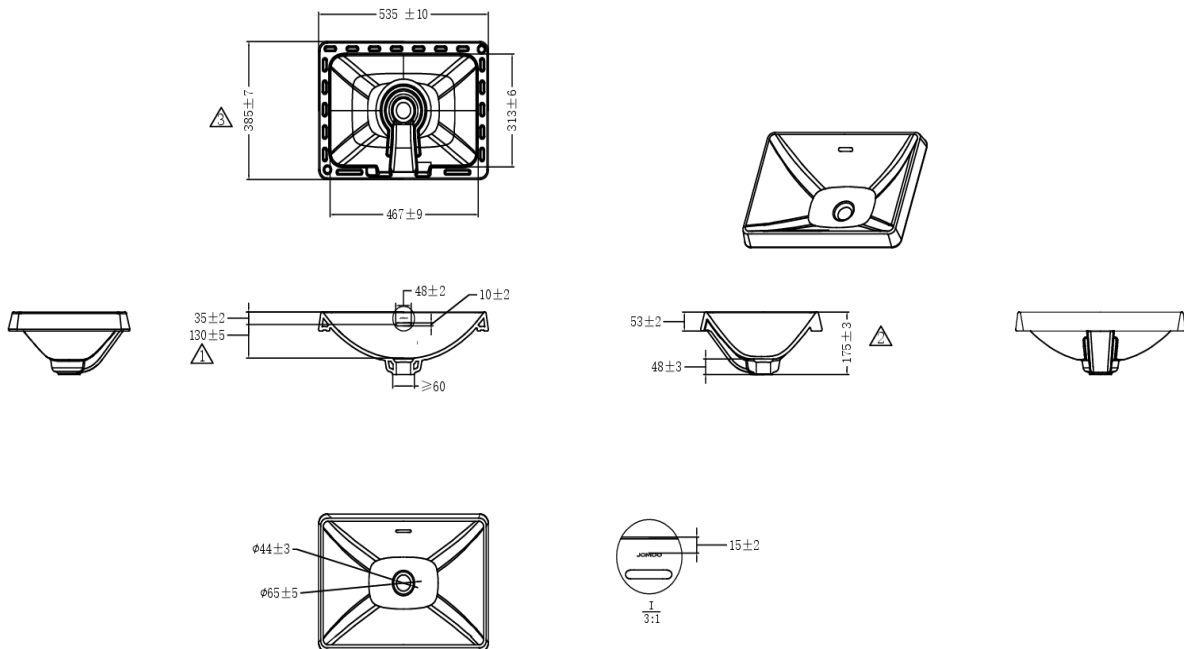

Brand: JOMOO, China  
 Name: Countertop Basin with overflow  
 Item Code: 12720-1/01K-I011

Designer:  
 Color / Finish: Gray  
 Dimensions: 535 x 385 x 175 mm

- Product info:
- Rare earth antibacterial enamel drain hole
  - Countertop basin
  - With overflow