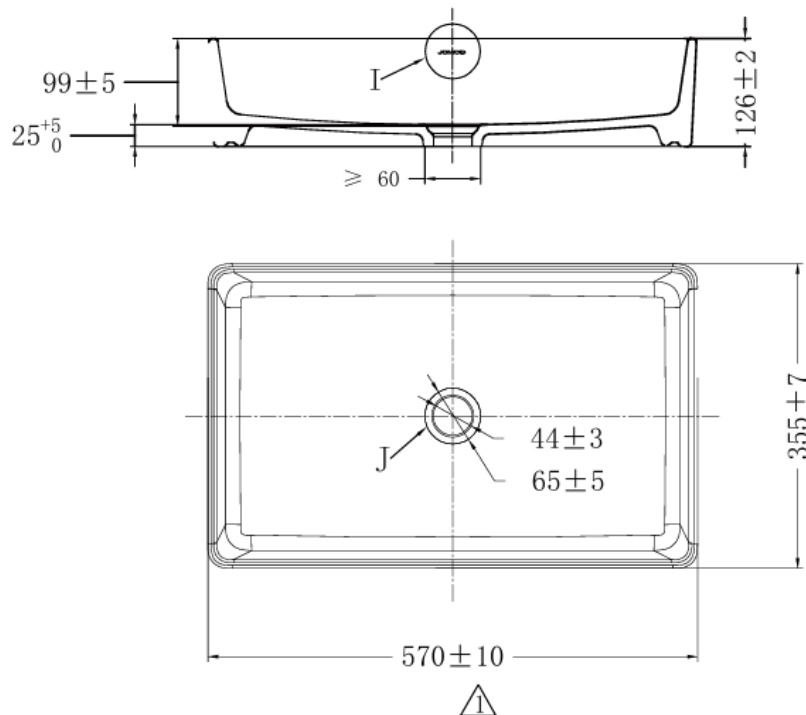

Brand: JOMOO, China  
 Name: Countertop Basin without overflow  
 Item Code: 12719-1/01K-I011

Designer:  
 Color / Finish: White  
 Dimensions: 570 x 355 x 126 mm

**Product info:**

- Rare earth antibacterial enamel drain
- Without overflow
- With drain cover