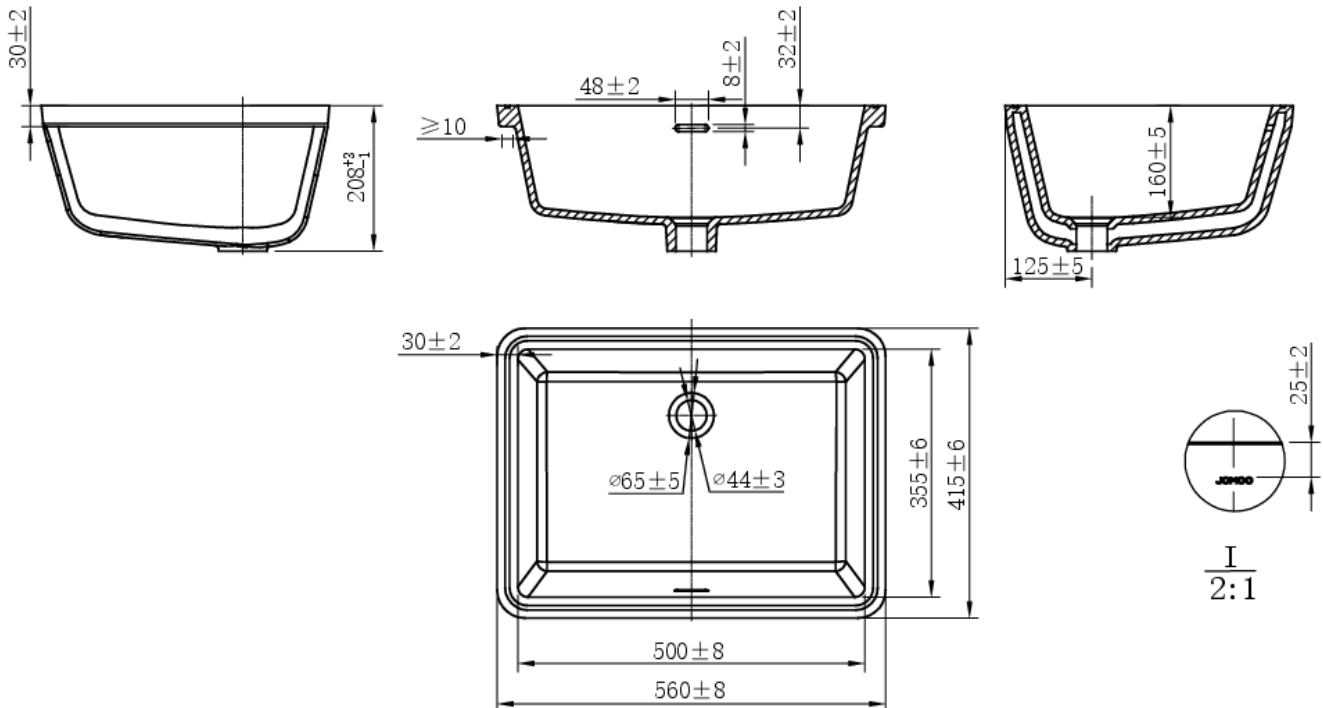

Brand: JOMOO, China
 Name: Undermount basin with overflow
 Item Code: 12683-1/01K-I011

Designer:
 Color / Finish: White
 Dimensions: 550 x 405 x 208 mm

Product info:

- Rare Earth Antibacterial Glaze
- Undermount basin
- With overflow