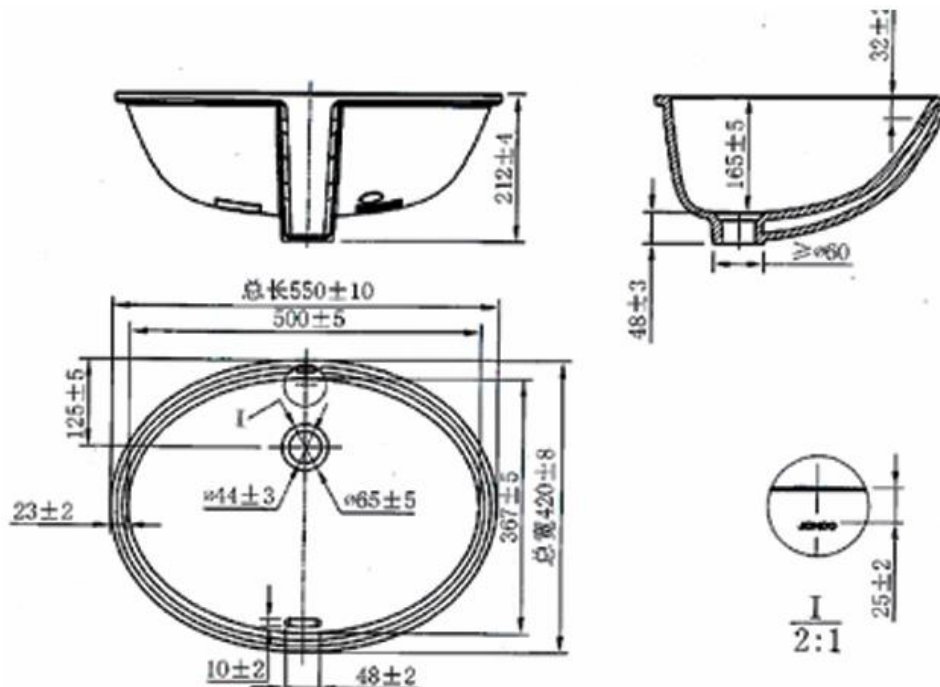

Brand: JOMOO, China
 Name: Undermount basin with overflow
 Item Code: 12671-1/01K-I011

Designer:
 Color / Finish: White
 Dimensions: 550 x 420 x 212 mm

Product info:

- Rare Earth Antibacterial Glaze
- Undermount basin
- With overflow