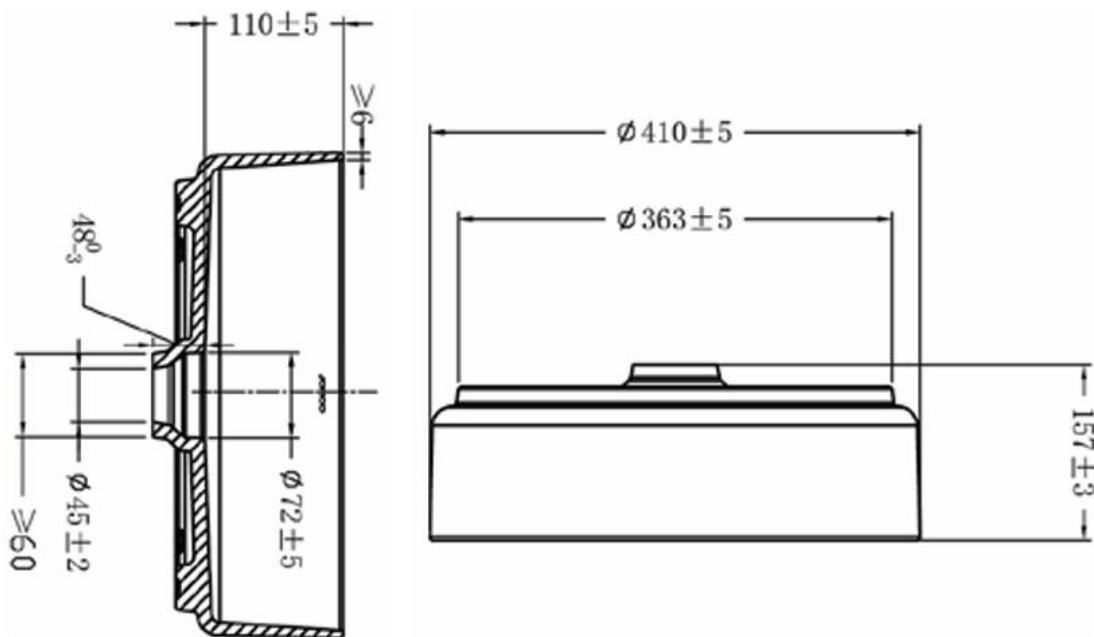

Brand: JOMOO, China
 Name: Countertop Basin without overflow
 Item Code: 12661-1/01K-I011

Designer:
 Color / Finish: White
 Dimensions: $\varnothing 410 \times 157$ mm

Product info:

- Rare earth antibacterial enamel
- With overflow
- With drain cover
- Push type pop up waste