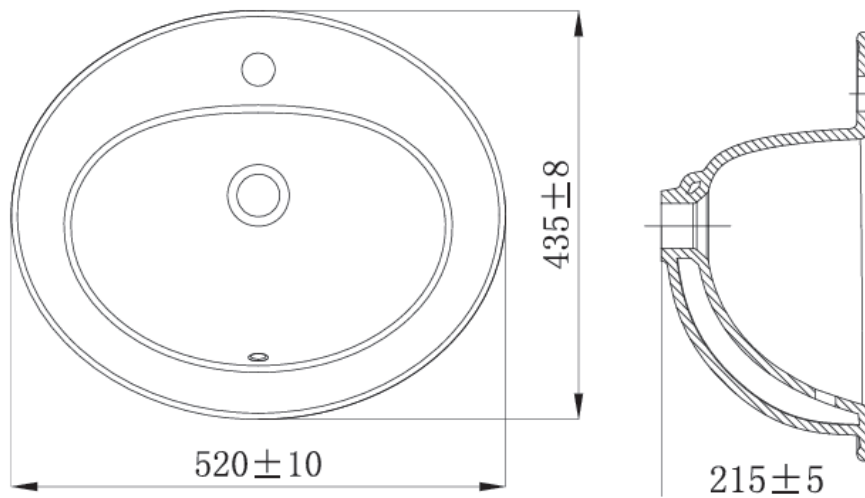

Brand: JOMOO, China  
Name: Self-rimming basin  
Item Code: 12497-1/11Z-I011  
Designer:  
Color / Finish: White  
Dimensions: 520 x 435 x 215 mm

Product info:

- Easy clean glaze
- Self rimming basin
- With overflow and ring
- 1 tap hole