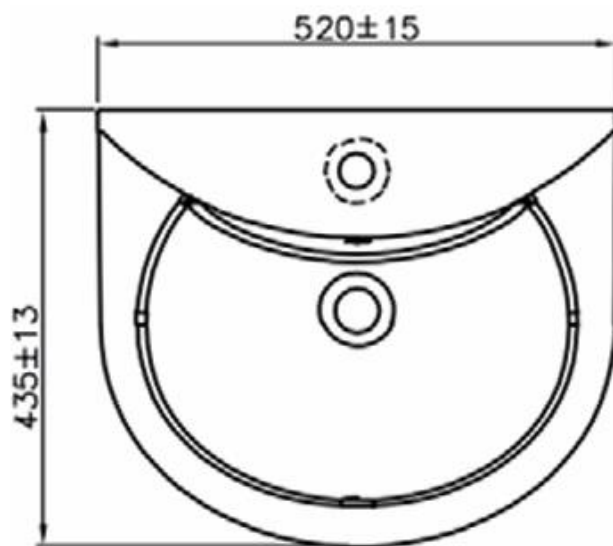

Brand: JOMOO, China
Name: Wall hung basin
Item Code: 12162-1/11P-I011

Designer:
Color / Finish: White
Dimensions: 435 x 520 x 205 mm

Product info:

- Easy to clean enamel
- Faucet hole size: single hole, dia.35 mm
- Drain hole: dia.35 mm
- With overflow hole, without overflow ring