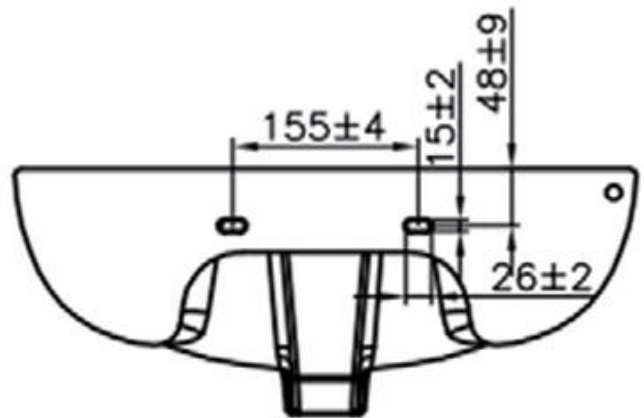

Brand: JOMOO, China
Name: Wall hung basin
Item Code: 12162-1/11P-I011

Designer:
Color / Finish: White
Dimensions: 435 x 520 x 205 mm

Product info:

- Easy to clean enamel
- Faucet hole size: single hole, dia.35 mm
- Drain hole: dia.35 mm
- With overflow hole, without overflow ring