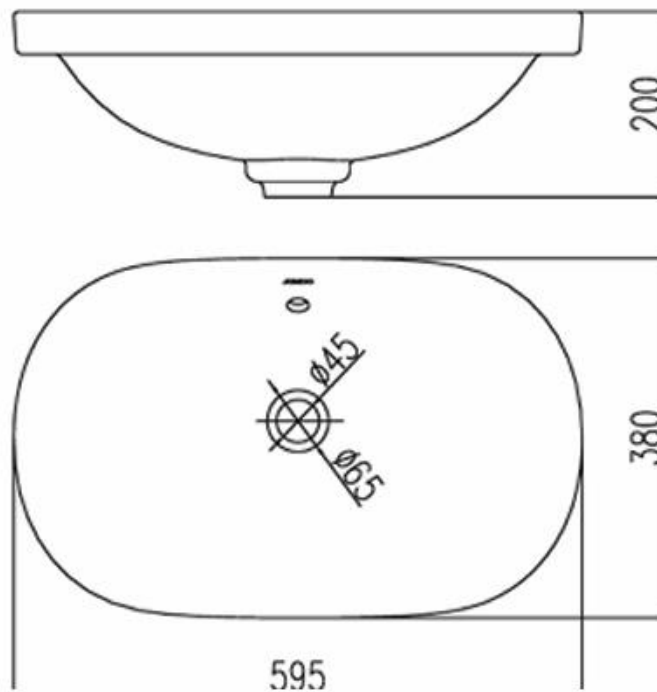

Brand: JOMOO, China
Name: countertop basin with overflow
Item Code: 12138-1/01Z-I011

Designer:
Color / Finish: White
Dimensions: 595 x 380 x 200 mm

Product info:

- Countertop basin
- With overflow
- Easy clean Glaze
- Enamel Drain hole: dia.45mm