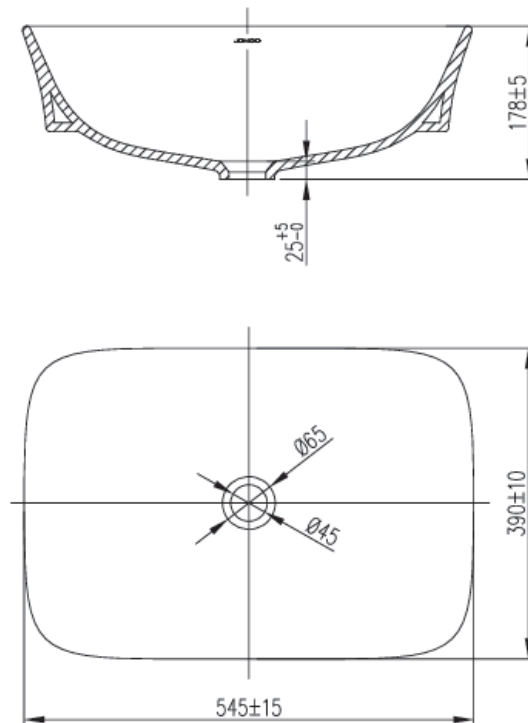

Brand: JOMOO, China  
Name: countertop basin with overflow  
Item Code: 12132-1/01Z-I011

Designer:  
Color / Finish: White  
Dimensions: 545 x 390 x 178 mm

Product info:

- Easy Clean glaze
- Countertop basin
- With overflow
- Enamel drain hole: dia.45 mm