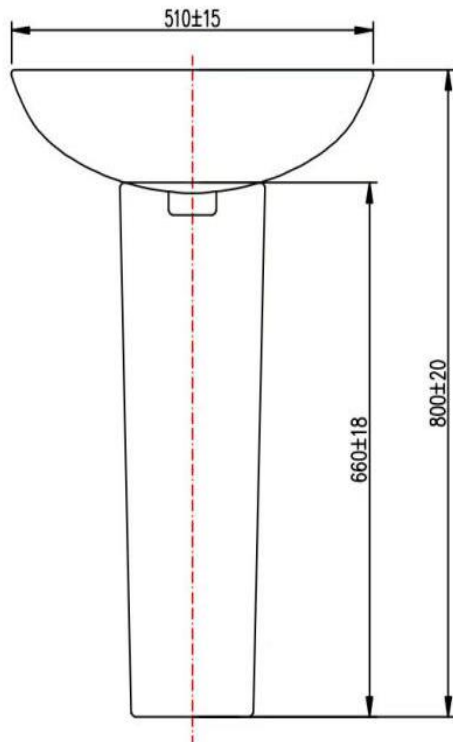

Brand: JOMOO, China  
Name: wall hung basin with full pedestal  
Item Code: 12103-1/11P-I011  
Designer:  
Color / Finish: White  
Dimensions: 510 x 435 x 800 mm

**Product info:**

- Easy to clean enamel
- Wall hung basin
- With full pedestal
- With overflow hole, no overflow ring