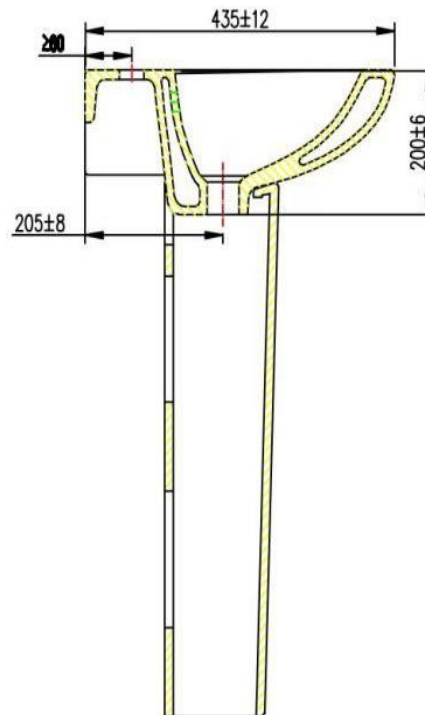

Brand: JOMOO, China  
Name: wall hung basin with full pedestal  
Item Code: 12103-1/11P-I011  
Designer:  
Color / Finish: White  
Dimensions: 510 x 435 x 800 mm

**Product info:**

- Easy to clean enamel
- Wall hung basin
- With full pedestal
- With overflow hole, no overflow ring