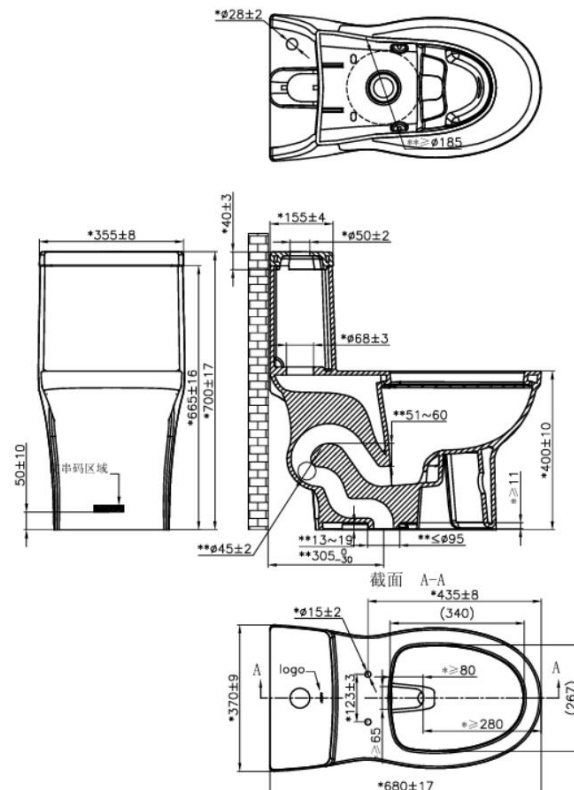

Brand: JOMOO, China
 Name: One-piece toilet
 Item Code: 11608-2-1/31K-1

Designer:
 Color / Finish: White
 Dimensions: 680 x 370 x 700 mm

- Product info:
- One piece toilet
 - Soft-closing PP seat and lid
 - Flush mode: 2 modes 4.2/6L
 - Siphon jet flush

- Add-ons:
- Angle valve ½ x ½
 - Flexible hose ½ x ½

Flushing of pipe must be done before fittings are installed. Failure to do so voids the warranty.
 Follow cleaning instructions and avoid using any harmful chemicals.
 All information is for reference only. Installation shall always be based on the specs provided with actual delivered items.
 For more info, visit www.sanitecph.com