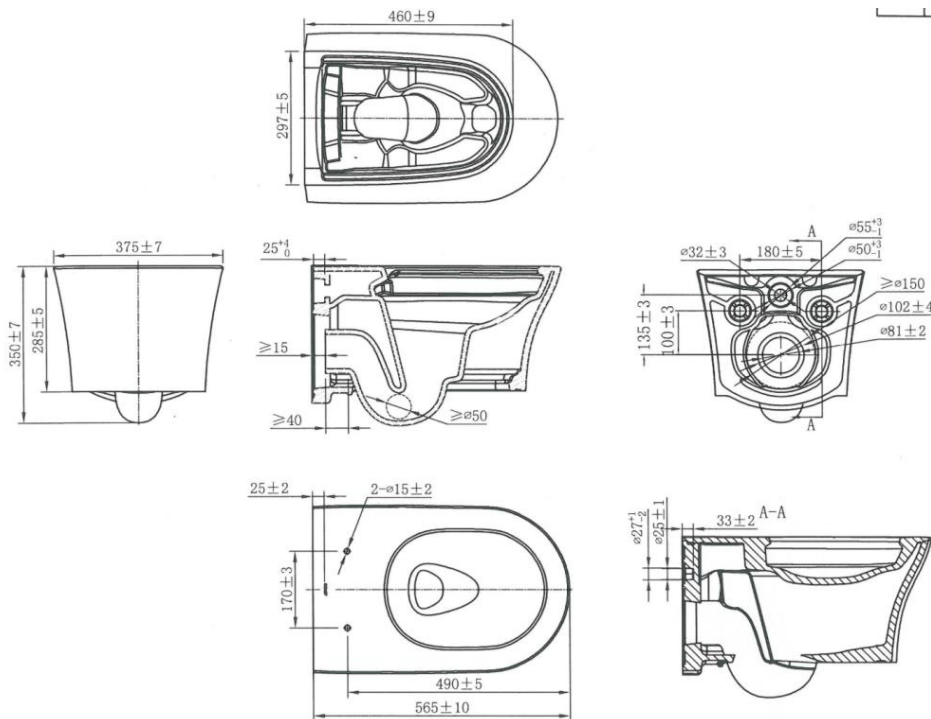

Brand: JOMOO, China
 Name: Wall hung toilet
 Item Code: 11413-2-2/11K-I011

Designer:
 Color / Finish: White
 Dimensions: 580 x 380 x 327 mm

Product info:

- Wall hung toilet
- Rimless
- Tornado flush
- Rare earth antibacterial glaze