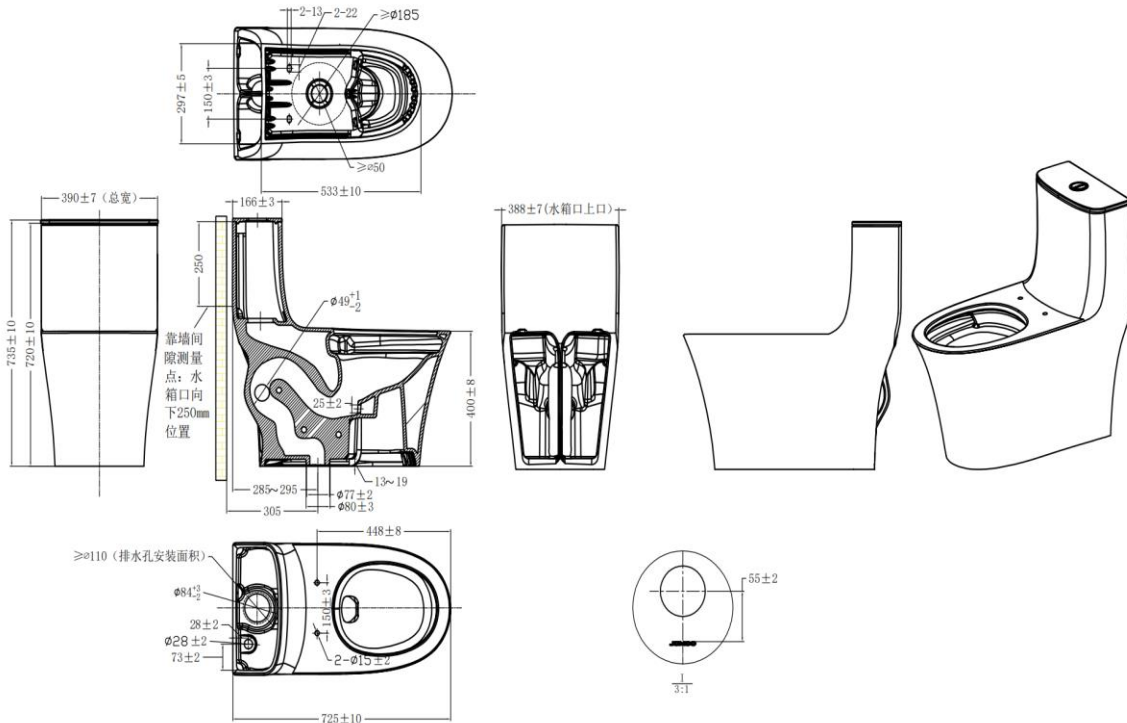

Brand: JOMOO, China
 Name: One piece toilet
 Item Code: 11411-2/31KA-I011

Designer:
 Color / Finish: White
 Dimensions: 730 x 390 x 735 mm

Product info:

- One piece toilet
- 3.5/5L Top push button
- Rimless tornado flush
- UF seat and cover