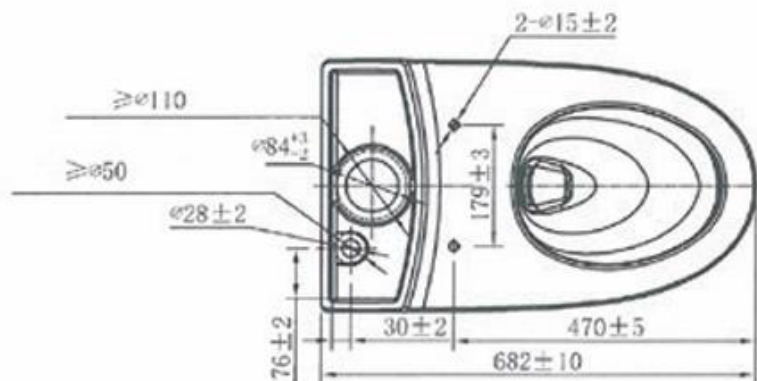

Brand: JOMOO, China
 Name: One piece toilet
 Item Code: 11369-2/31KB-I011

Designer:
 Color / Finish: White
 Dimensions: 682 x 397 x 680 mm

- Product info:
- 1 piece toilet
 - Rare earth antibacterial enamel
 - Soft-closing UF seat and lid
 - Top push button: 3.5/5L
 - Rimless Tornado flush