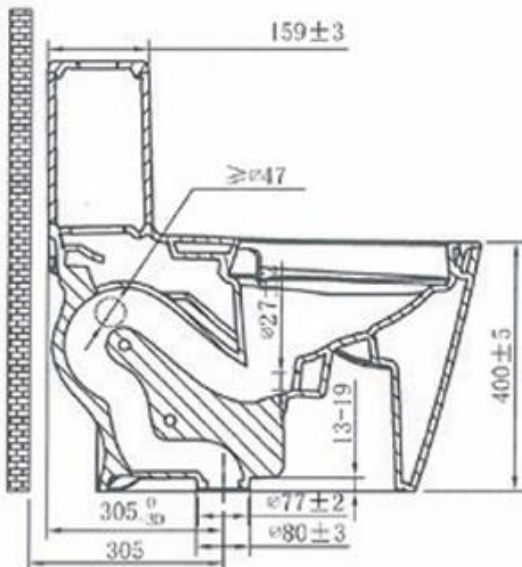

Brand: JOMOO, China
 Name: One piece toilet
 Item Code: 11369-2/31KB-I011

Designer:
 Color / Finish: White
 Dimensions: 682 x 397 x 680 mm

- Product info:
- 1 piece toilet
 - Rare earth antibacterial enamel
 - Soft-closing UF seat and lid
 - Top push button: 3.5/5L
 - Rimless Tornado flush