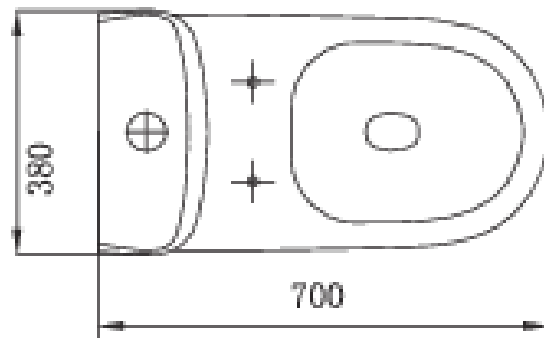

Flushing of pipe must be done before fittings are installed. Failure to do so voids the warranty.

Follow cleaning instructions and avoid using any harmful chemicals.

All information is for reference only. Installation shall always be based on the specs provided with actual delivered items.

For more info, visit www.sanitecph.com