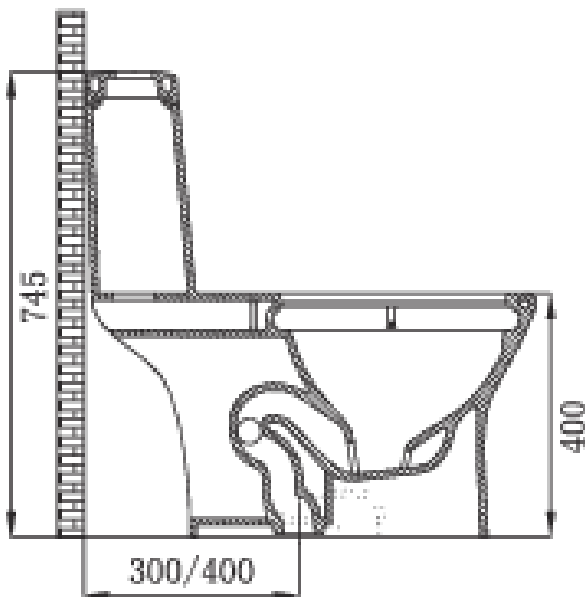

Brand: JOMOO, China  
Name: One-piece toilet  
Item Code: 11299-2-1/31P-I011

Designer:  
Color / Finish: White  
Dimensions: 700 x 380 x 745 mm

Product info:

- One-piece toilet
- 4.2/6L top push-button
- Rimless tornado flush
- Easy Clean Glaze

Add-on:

- Angle valve  $\frac{1}{2}$  x  $\frac{1}{2}$
- Flexible hose

Flushing of pipe must be done before fittings are installed. Failure to do so voids the warranty.

Follow cleaning instructions and avoid using any harmful chemicals.