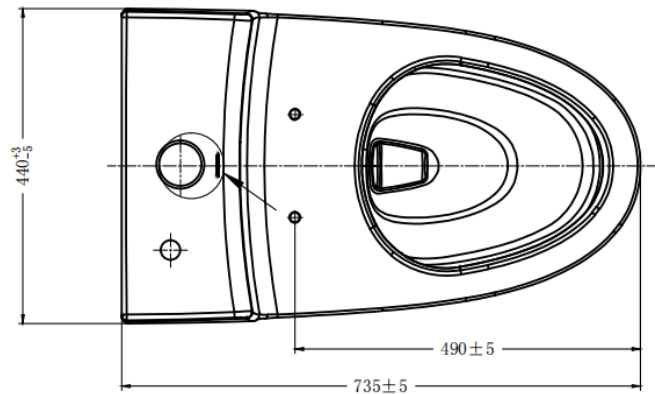

Brand: JOMOO, China
 Name: One piece toilet
 Item Code: 11246-2/31KA-I011

Designer:
 Color / Finish: White
 Dimensions: 685 x 440 x 760 mm

Product info:

- Rare earth antibacterial enamel
- Soft-closing UF seat and lid
- 2 flush levels: 3.5/5L
- Rimless Tornado flush