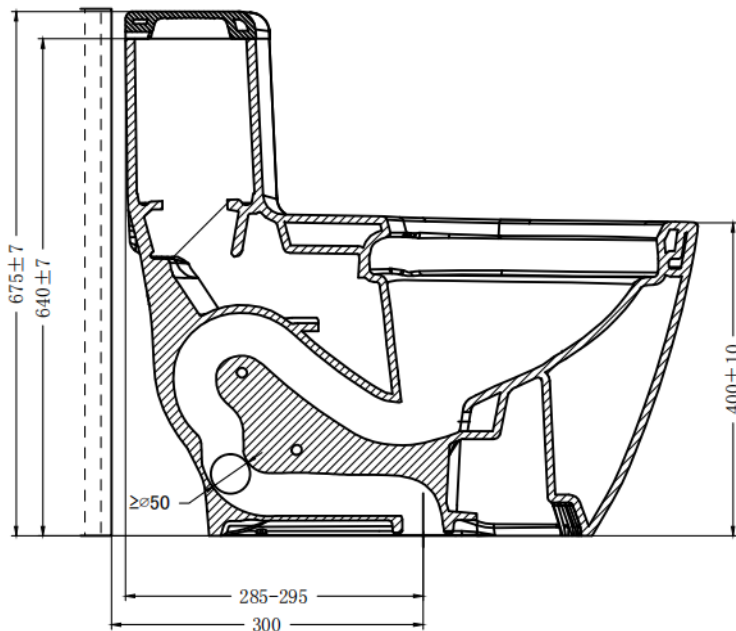

Brand: JOMOO, China
 Name: One piece toilet
 Item Code: 11246-2/31KA-I011

Designer:
 Color / Finish: White
 Dimensions: 685 x 440 x 760 mm

Product info:

- Rare earth antibacterial enamel
- Soft-closing UF seat and lid
- 2 flush levels: 3.5/5L
- Rimless Tornado flush