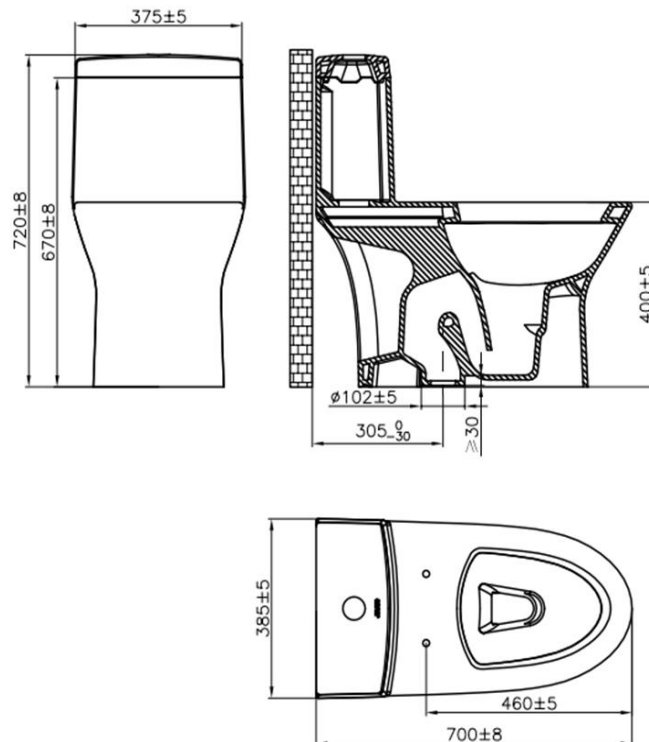

Brand: JOMOO, China
 Name: One piece toilet with manual bidet seat
 Item Code: 11213-2-1/31Z-I011
 Designer:
 Color / Finish: White
 Dimensions: 700 x 385 x 720 mm

Product info:

- 1-piece toilet
- 4.2/6L top push-button, siphon jet flush
- Easy clean glaze

Add-on:

- Angle valve $\frac{1}{2}$ x $\frac{1}{2}$
- Flexible hose $\frac{1}{2}$ x $\frac{1}{2}$

Flushing of pipe must be done before fittings are installed. Failure to do so voids the warranty.
 Follow cleaning instructions and avoid using any harmful chemicals.
 All information is for reference only. Installation shall always be based on the specs provided with actual delivered items.
 For more info, visit www.sanitecph.com