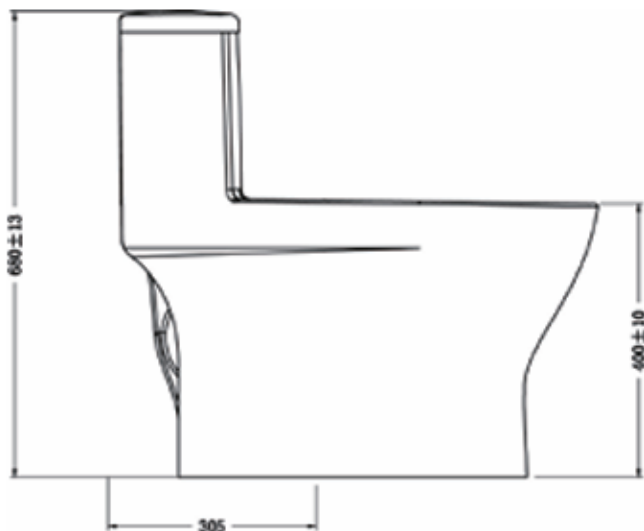

Brand: JOMOO, China
Name: One piece toilet
Item Code: 11160-2-5/31K-I011

Designer:
Color / Finish: White
Dimensions: 680 x 410 x 700mm

Product info:

- Soft closing PP seat and lid, square button
- 3.5/5L square top-push button
- Rimless Tornado