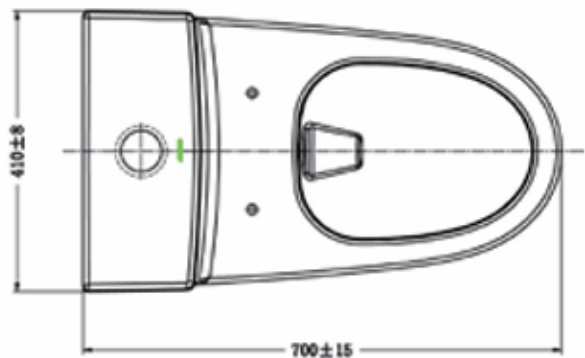

Brand: JOMOO, China
Name: One piece toilet
Item Code: 11160-2-5/31K-I011

Designer:
Color / Finish: White
Dimensions: 680 x 410 x 700mm

Product info:

- Soft closing PP seat and lid, square button
- 3.5/5L square top-push button
- Rimless Tornado