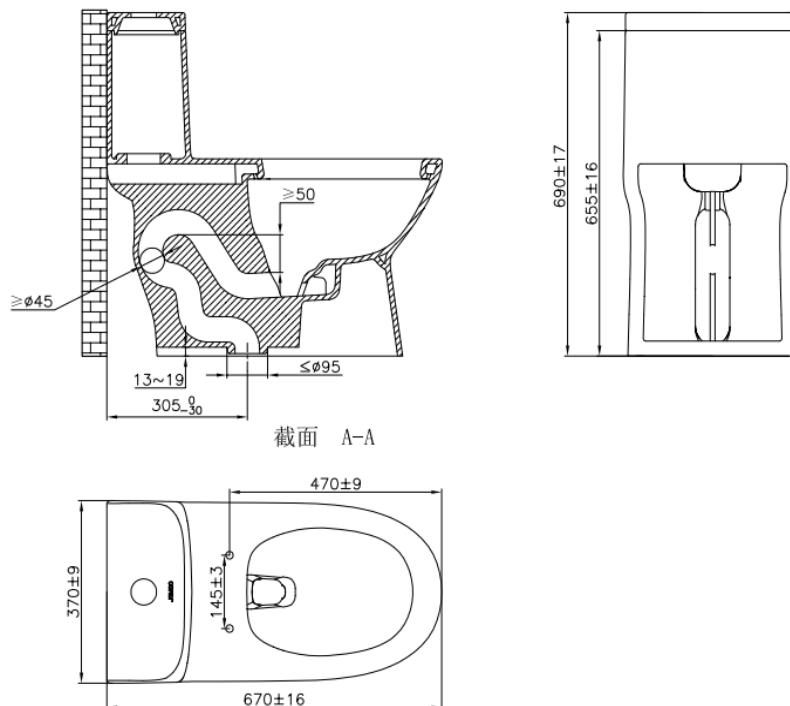

Brand: JOMOO, China  
 Name: One-piece toilet  
 Item Code: 11012-2-1/31Z-I011

Designer:  
 Color / Finish: White  
 Dimensions: 670 x 365 x 690 mm

**Product info:**

- One piece toilet
- 4.2/6L top push button
- Siphon jet flush
- Easy Clean glaze