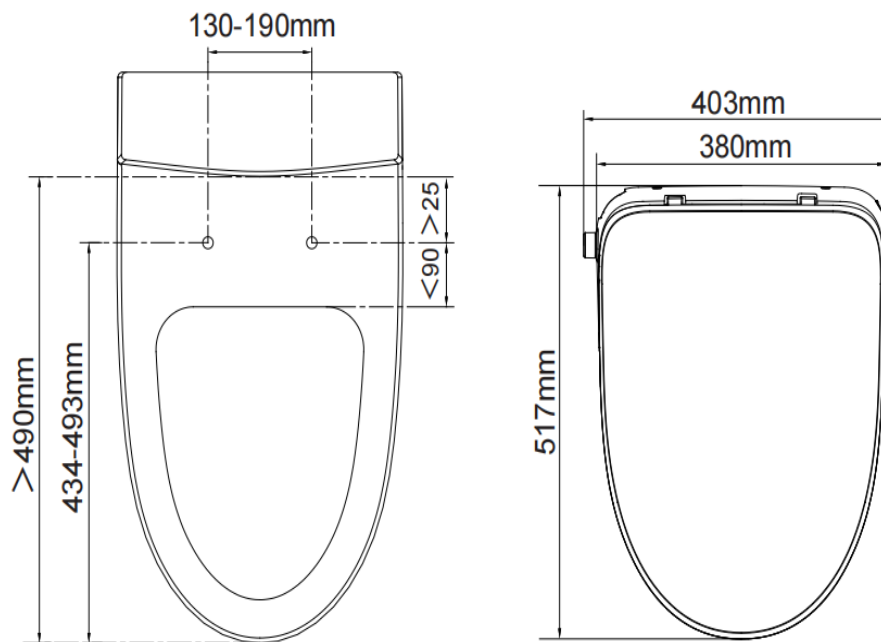

Brand: JOMOO, China
Name: Bidet Seat
Item Code: ZD2120-SA-IDO

Designer:
Color / Finish: White
Dimensions: 517 x 403 x 112 mm

- Product info:
- Bidet seat (electronic)
 - With remote
 - Soft-closing UF lid
 - Smart night light
 - Energy saving