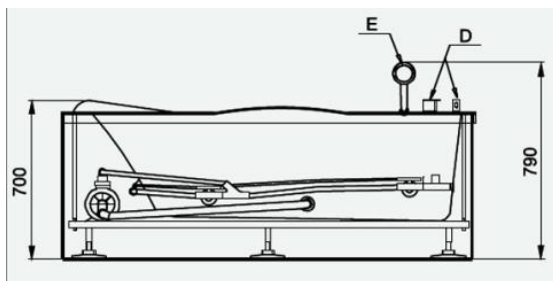

Brand : Eago, China
 Name : ACRYLIC MASSAGE BATHTUBS
 Item Code : AM124JCW-1L / R

Designer :

Color / Finish: Acrylic White
 Dimensions : 1800 x 1200 x 700mm

Product info:

- Corner whirlpool bathtub for 2 persons
- 9 water + 8 air jets
- With mixer & hand shower and pillow available in right or left hand version