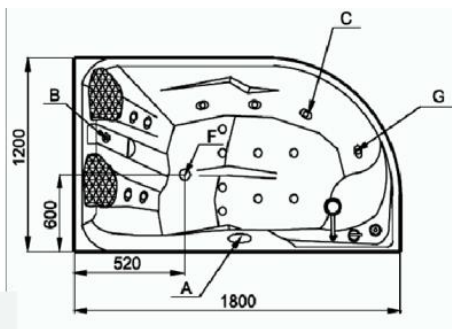

Brand : Eago, China
 Name : ACRYLIC MASSAGE BATHTUBS
 Item Code : AM124JCW-1L / R

Designer :

Color / Finish: Acrylic White
 Dimensions : 1800 x 1200 x 700mm

Product info:

- Corner whirlpool bathtub for 2 persons
- 9 water + 8 air jets
- With mixer & hand shower and pillow available in right or left hand version