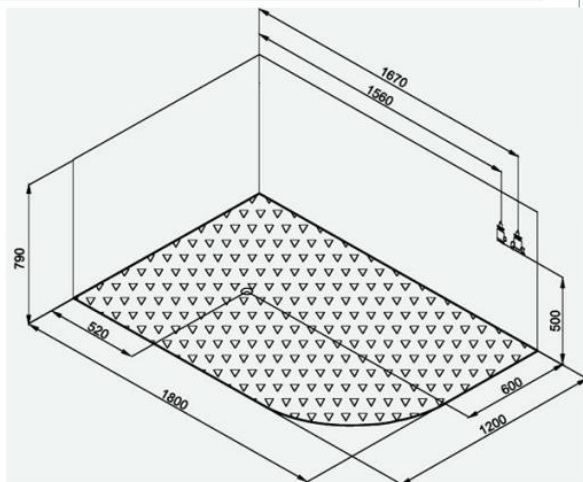

Brand : Eago, China
 Name : ACRYLIC MASSAGE BATHTUBS
 Item Code : AM124JCW-1L / R

Designer :

Color / Finish: Acrylic White
 Dimensions : 1800 x 1200 x 700mm

Product info:

- Corner whirlpool bathtub for 2 persons
- 9 water + 8 air jets
- With mixer & hand shower and pillow available in right or left hand version