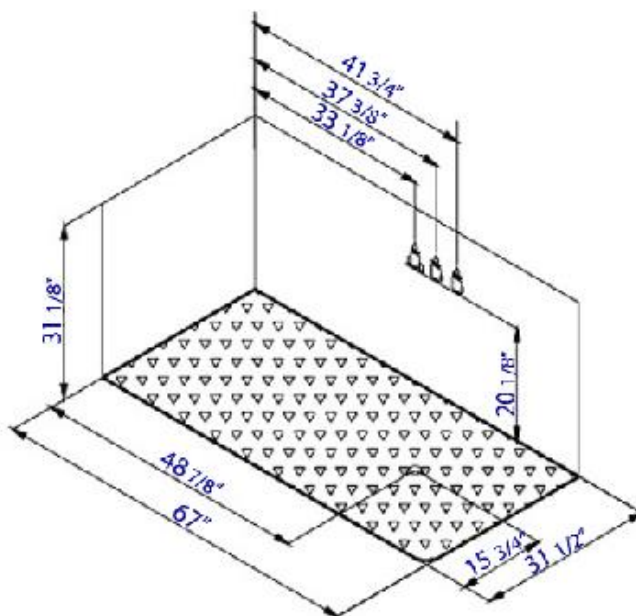

Brand : Eago, China  
 Name : ACRYLIC MASSAGE BATHTUBS  
 Item Code : AM118-2L

Designer :

Color / Finish: Acrylic White  
 Dimensions : 1700 x 800 x 610mm

**Product info:**

- Massage Bathtubs
- Corner whirlpool bathtub for 1 person
- 7 jets
- Available in right- and left-hand version
- Stainless steel hand grips
- With mixer & hand shower and pillow