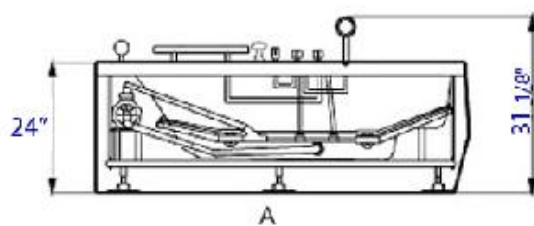

Brand : Eago, China  
 Name : ACRYLIC MASSAGE BATHTUBS  
 Item Code : AM118-2L

Designer :

Color / Finish: Acrylic White  
 Dimensions : 1700 x 800 x 610mm

**Product info:**

- Massage Bathtubs
- Corner whirlpool bathtub for 1 person
- 7 jets
- Available in right- and left-hand version
- Stainless steel hand grips
- With mixer & hand shower and pillow