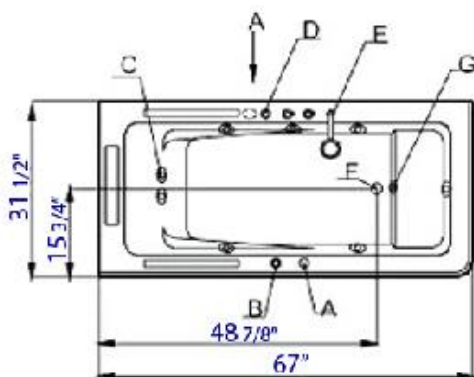

Brand : Eago, China  
 Name : ACRYLIC MASSAGE BATHTUBS  
 Item Code : AM118-2L

Designer :

Color / Finish: Acrylic White  
 Dimensions : 1700 x 800 x 610mm

**Product info:**

- Massage Bathtubs
- Corner whirlpool bathtub for 1 person
- 7 jets
- Available in right- and left-hand version
- Stainless steel hand grips
- With mixer & hand shower and pillow