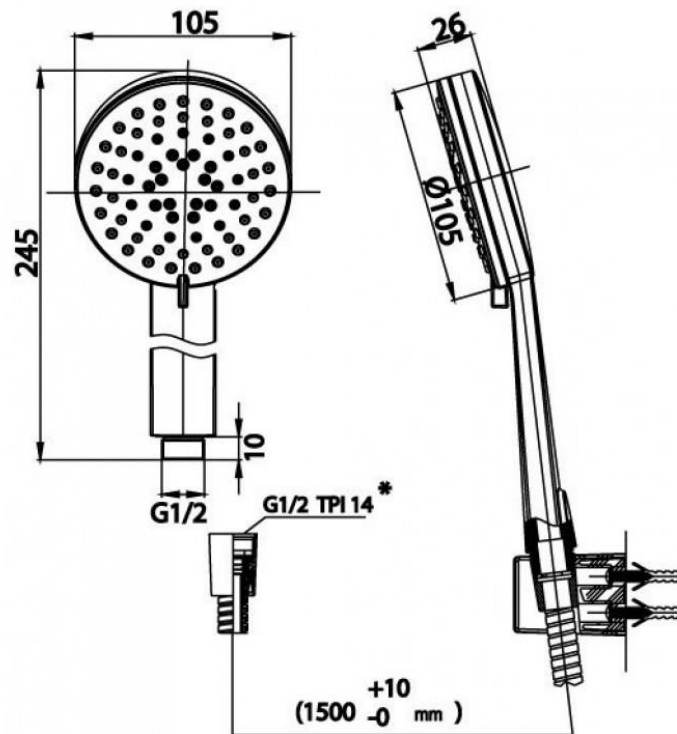

Brand : COTTO, Thailand
 Name : XPOSH Handshower set with hose and holder
 Item Code : ZH019#BN2(HM)
 Designer :
 Color / Finish: Black Chrome
 Dimensions : 105 x 245 mm

Product info:

- Handshower set
- With hose and holder
- Easy-Clean Technology: Easy to Clean the Unwanted dirt or sediment by using finger to wipe on the rubber on hand shower
- Jewel finishes: color coating with a special process make the bathroom stand out and unique