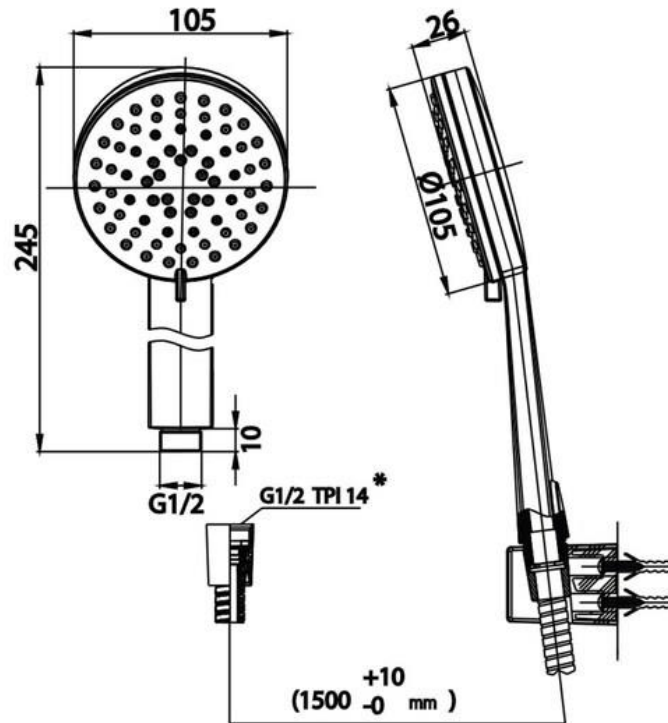

Brand : COTTO, Thailand  
 Name : Hand shower with hose  
 Item Code : ZH019#BL(HM)  
 Designer :  
 Color / Finish: Black  
 Dimensions :  
 105 x 245 mm

- Product info:
- Hand shower
  - With Hose
  - With Holder