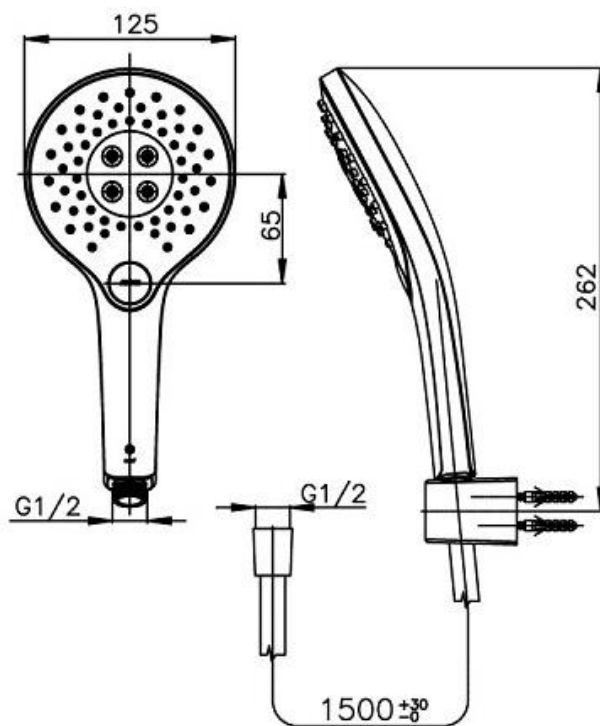

Brand : COTTO, Thailand  
 Name : Switch Functions handshower set with hose and holder  
 Item Code : ZH017(HM)  
 Designer :  
 Color / Finish: ABS Plastic  
 Dimensions : 125 x 268 mm

**Product info:**

- 3 Functions of showers: Rain, Spray, Mix
- With hose and holder
- Easy to clean technology: Easy to clean the unwanted dirt or sediment by using finger to wipe on the rubber on hand shower

Flushing of pipe must be done before fittings are installed. Failure to do so voids the warranty.  
 Follow cleaning instructions and avoid using any harmful chemicals.  
 All information is for reference only. Installation shall always be based on the specs provided with actual delivered items.  
 For more info, visit [www.sanitecph.com](http://www.sanitecph.com)