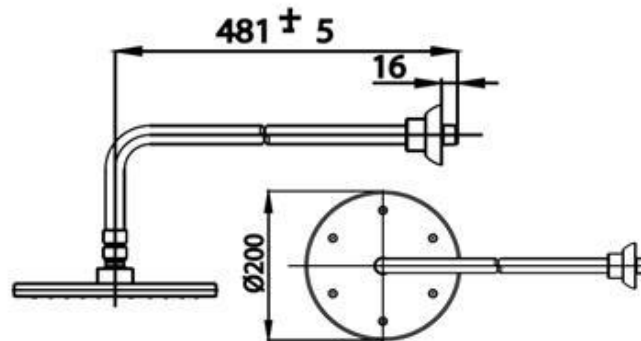

Brand : COTTO, Thailand
Name : Scirroco Overhead shower with arm
Item Code : Z94#BL
Designer :
Color / Finish: Black
Dimensions :

Product info:

- Overhead shower
- Arm

Flushing of pipe must be done before fittings are installed. Failure to do so voids the warranty.