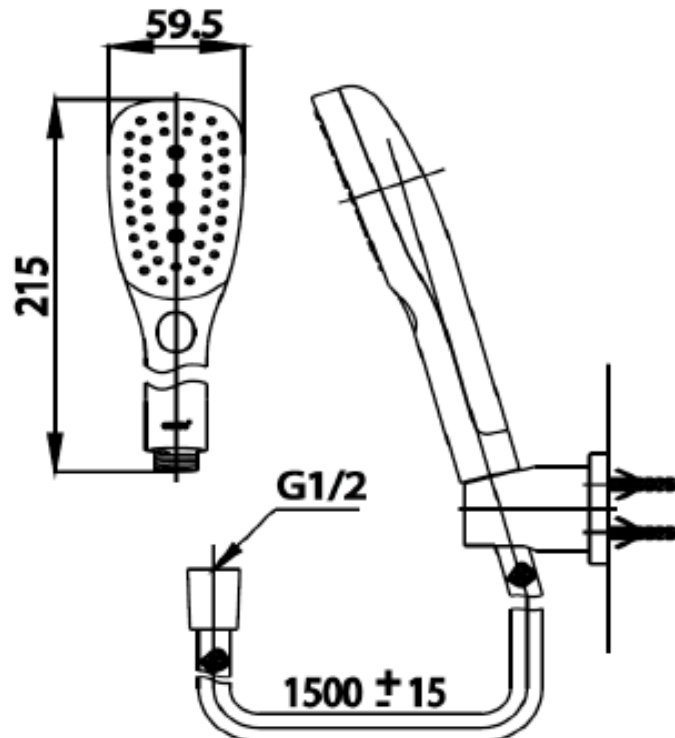

Brand : COTTO, Thailand
Name : PATCHWORK Handshower w/holder and hose
Item Code : Z003
Designer :
Color / Finish: Chrome Plated
Dimensions : 59.5 x 215 mm

Product info:

- Stainless steel floor drain
- For 2" waste connection