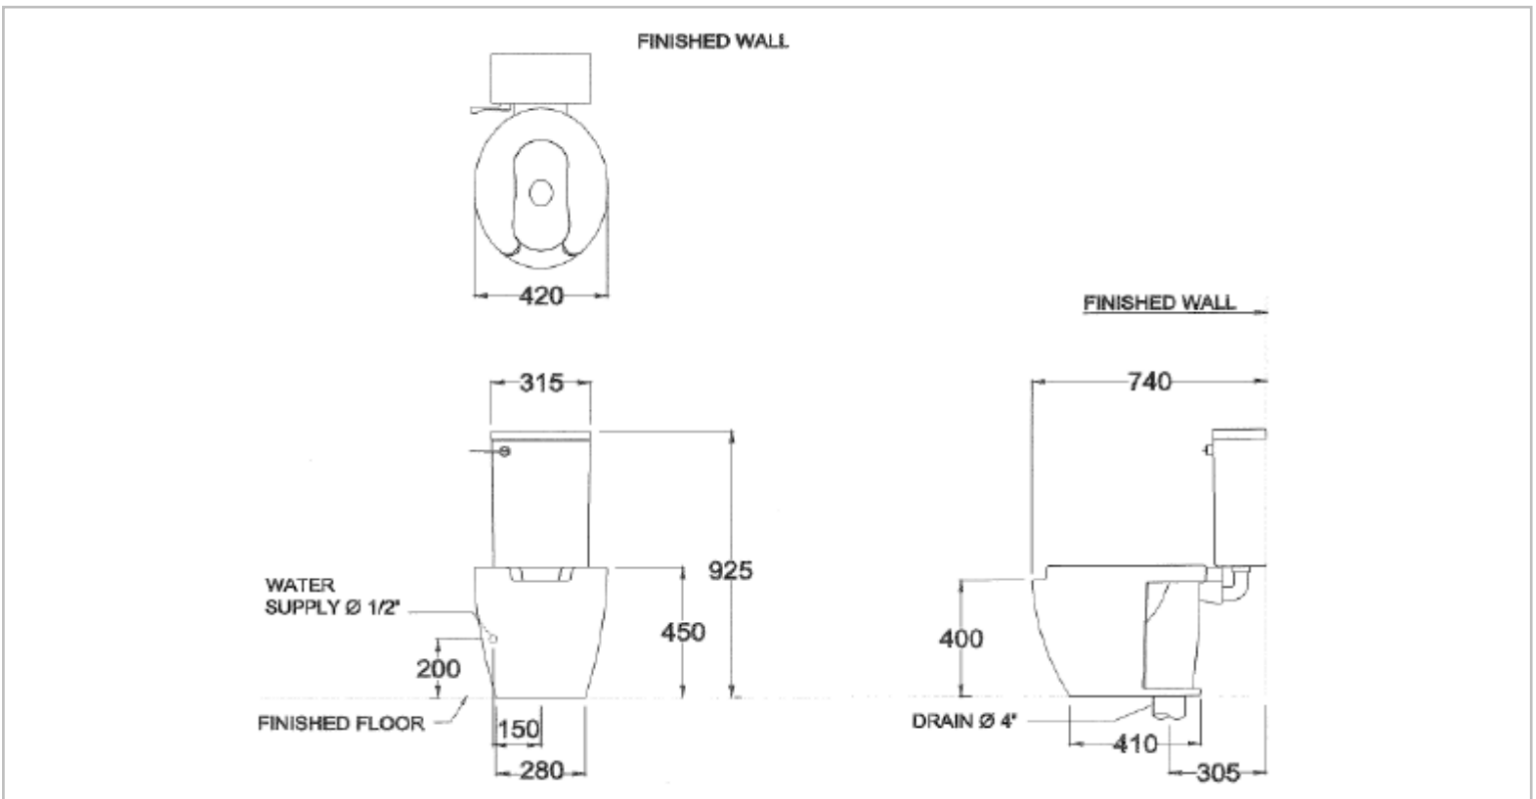

Brand : COTTO, Thailand  
 Name : FORALL Handicap toilet with special seat & cover  
 Item Code : SC6652/WH  
 Designer :  
 Color / Finish: White  
 Dimensions : 740 x 420 x 925 mm

**Product info:**

- Water closet
- With special seat cover
- S-Trap rough in 305 mm
- Washdown flush system
- Single flush in 3.8L