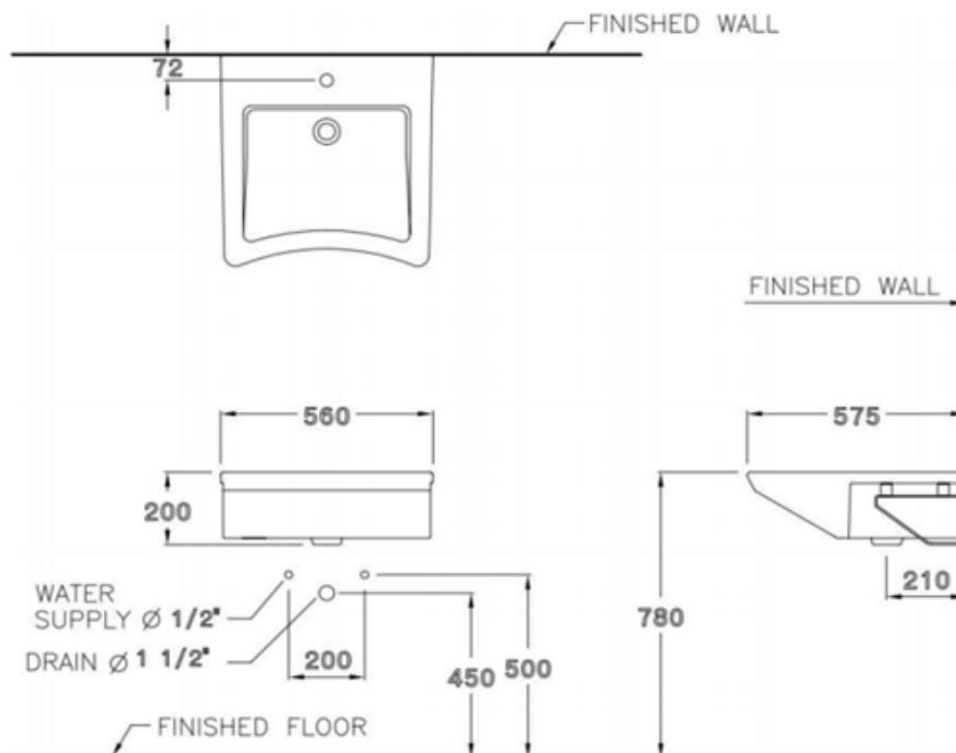

Brand : COTTO, Thailand
 Name : FORALL Handicap wall hung lavatory 1 tap
 Item Code : SC00537
 Designer :
 Color / Finish: White
 Dimensions : 560 x 575 x 200 mm

Product info:

- Handicap wall hung lavatory 1 tap hole inclusive of C9429 fixing set
- With Overflow
- Hygienic easy clean