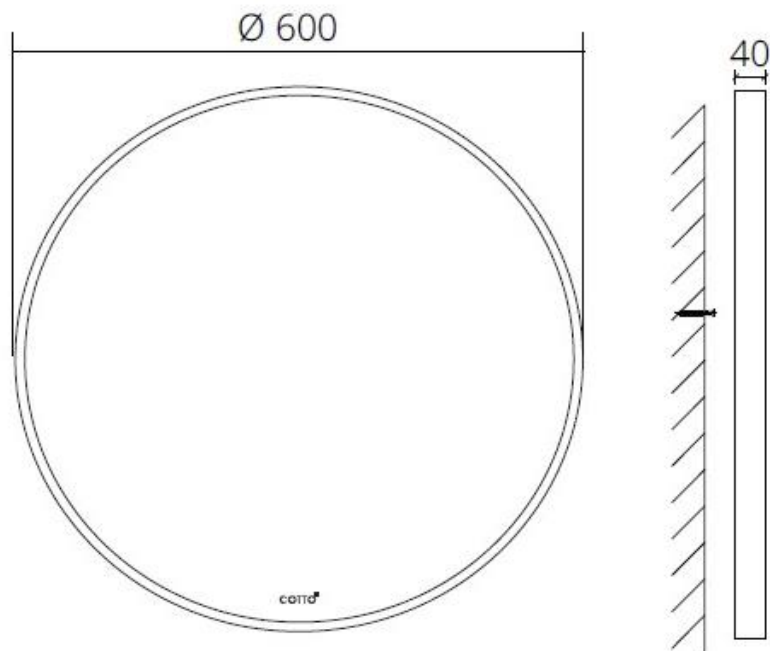

Brand : COTTO, Thailand
Name : Framed Mirror
Item Code : MF010BK
Designer :
Color / Finish: black aluminum frame
Dimensions : Dia.600 mm

Product info:
• Framed mirror

Flushing of pipe must be done before fittings are installed. Failure to do so voids the warranty.
Follow cleaning instructions and avoid using any harmful chemicals.
All information is for reference only. Installation shall always be based on the specs provided with actual delivered items.
For more info, visit www.sanitecph.com