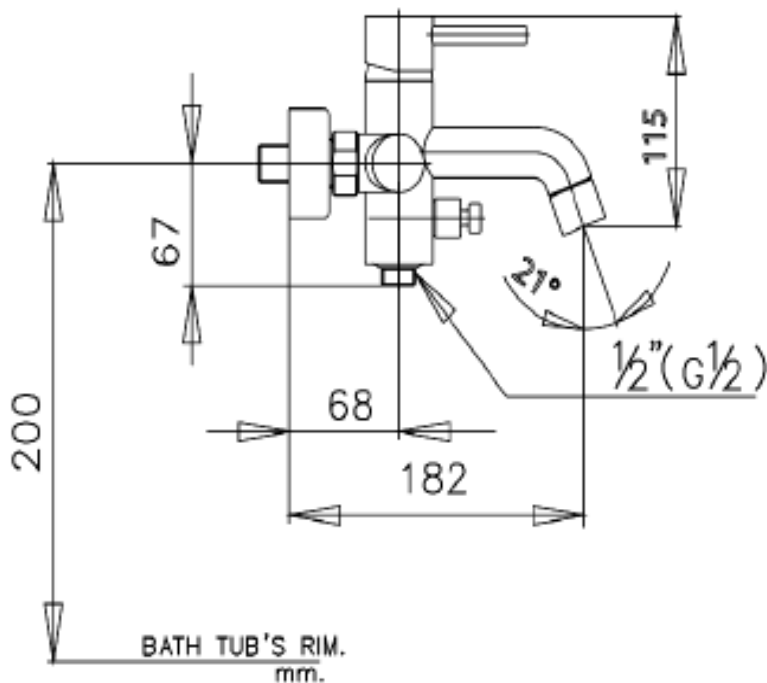

Brand : COTTO, Thailand
 Name : ANTHONY Exposed bath mixer
 Item Code : CT334A

Designer :

Color / Finish: Chrome Plated
 Dimensions : 182 mm spout projection

Product info:

- Exposed single lever bath/shower mixer