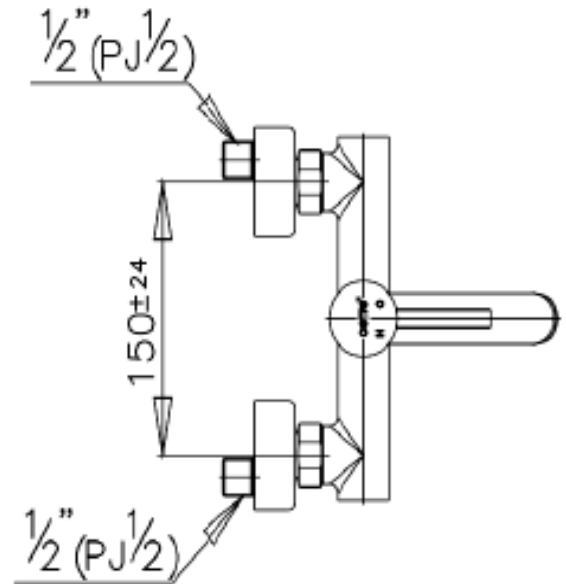

Brand : COTTO, Thailand
 Name : ANTHONY Exposed bath mixer
 Item Code : CT334A

Designer :

Color / Finish: Chrome Plated
 Dimensions : 182 mm spout projection

Product info:

- Exposed single lever bath/shower mixer