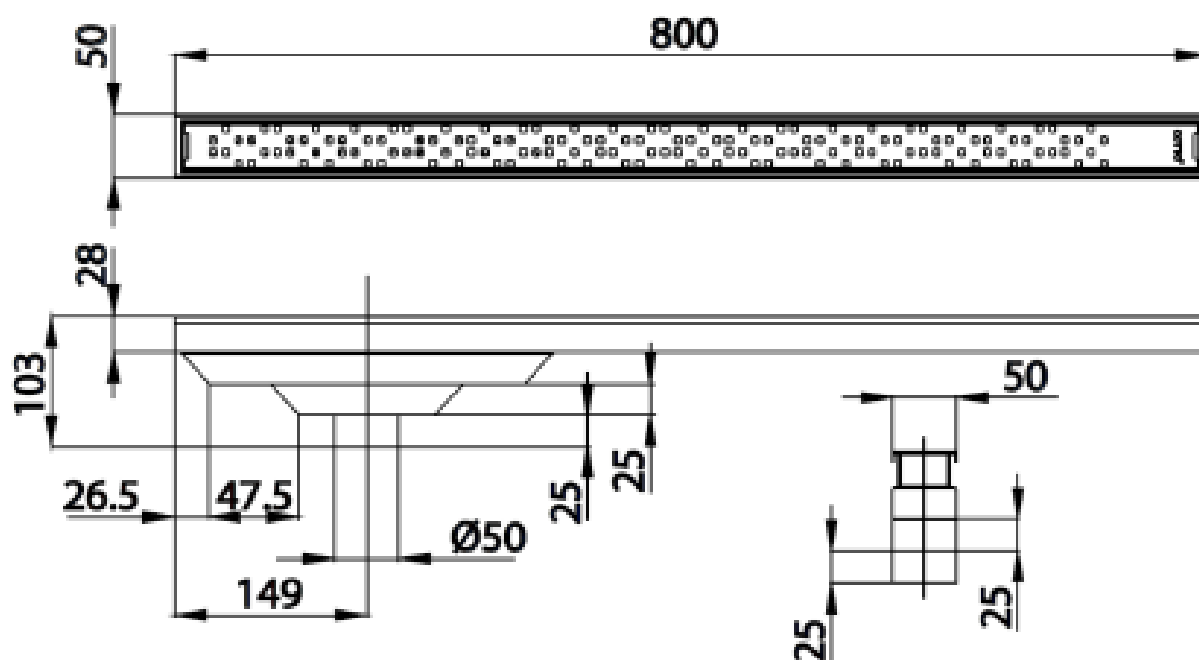

Brand : COTTO, Thailand
Name : Slim stainless steel floor drain
Item Code : CT699Z1
Designer :
Color / Finish: Stainless steel
Dimensions : 50 x 800 mm

Product info:

- Slim stainless steel floor drain

Flushing of pipe must be done before fittings are installed. Failure to do so voids the warranty.