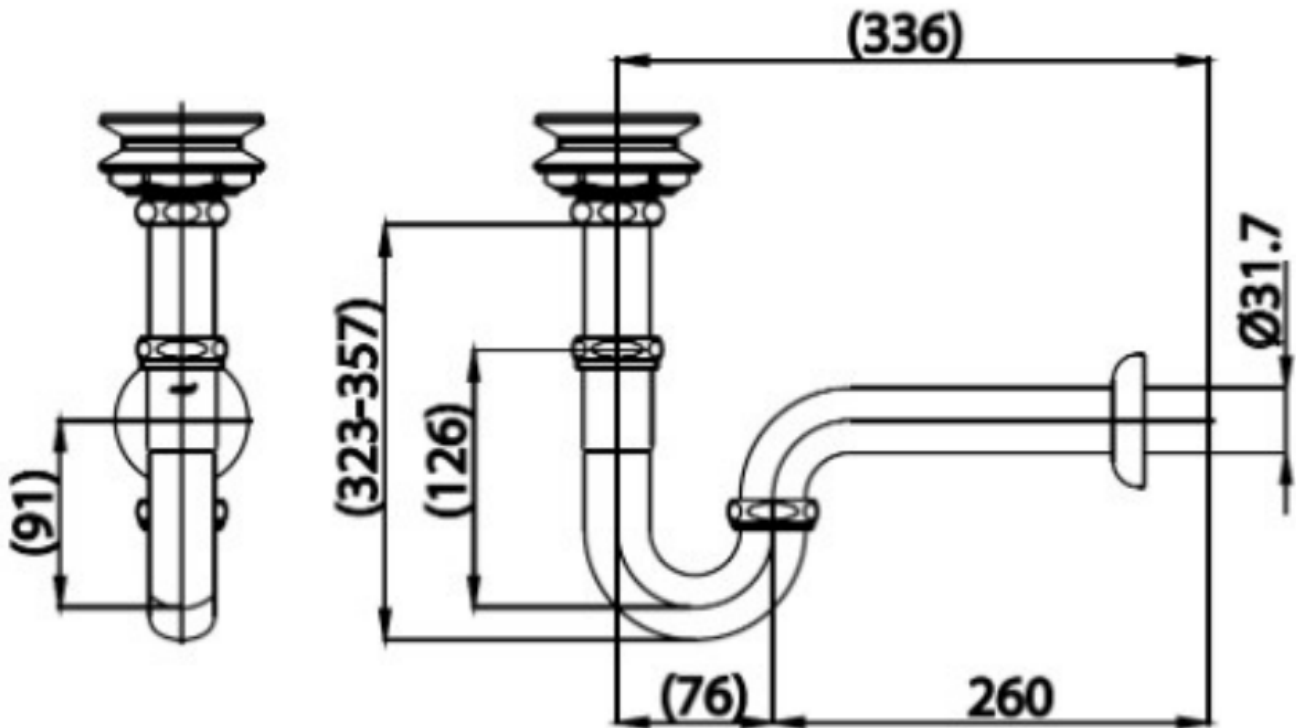

Brand : COTTO, Thailand
Name : Waste and Trap
Item Code : CT6801
Designer :
Color / Finish: White
Dimensions : (See data drawing below for dimensions)

Product info:

- Waste and Trap
- High quality material