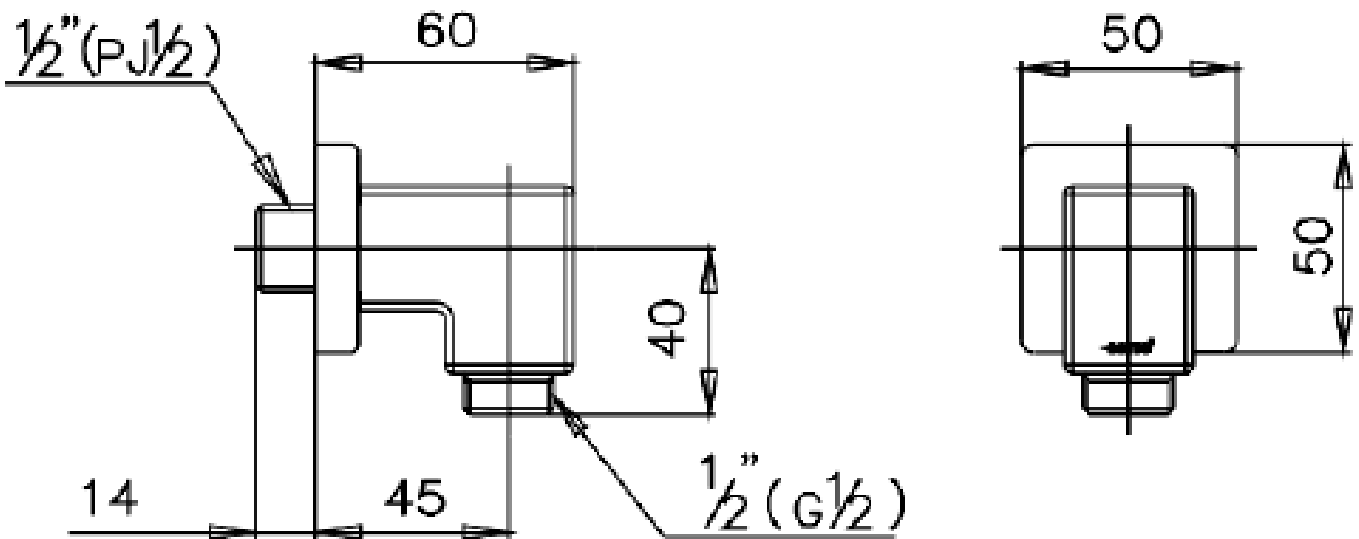

Brand : COTTO, Thailand
Name : SCIRROCO Wall outlet square
Item Code : CT622(HM)

Designer :

Color / Finish: Chrome Plated
Dimensions : 50 x 50 x 60 mm

Product info:

- Wall outlet square

Flushing of pipe must be done before fittings are installed. Failure to do so voids the warranty.
Follow cleaning instructions and avoid using any harmful chemicals.
All information is for reference only. Installation shall always be based on the specs provided with actual delivered items.
For more info, visit www.sanitecph.com