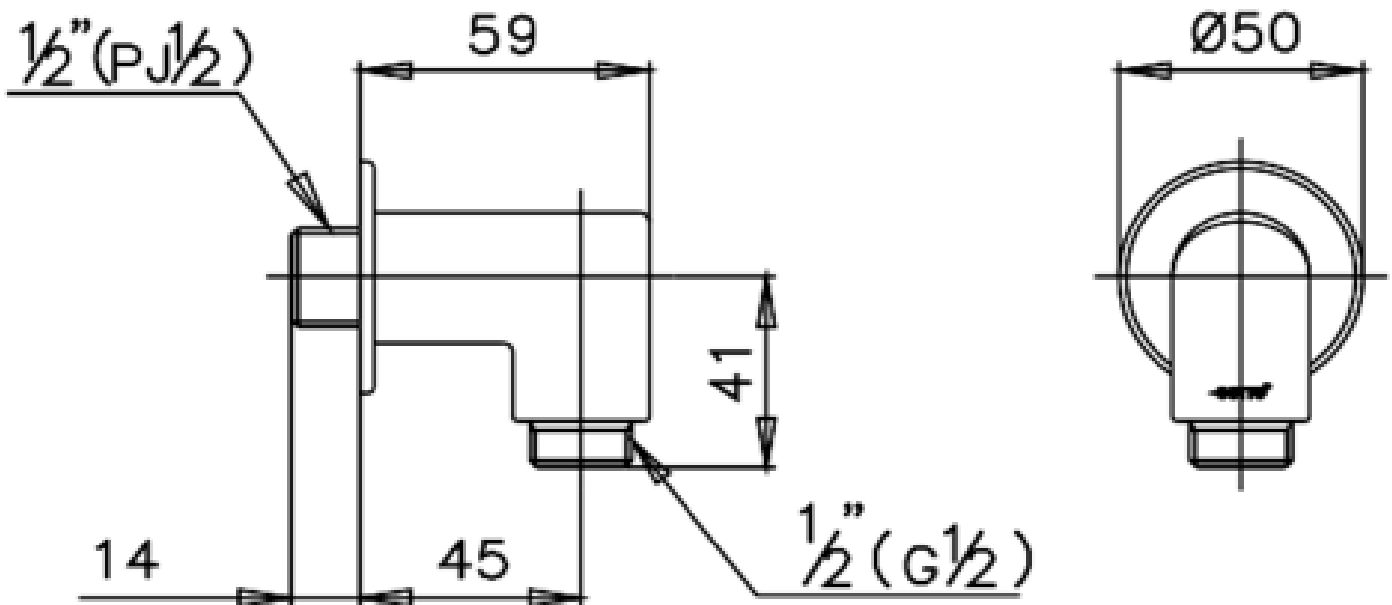

Brand : COTTO, Thailand  
Name : ANTHONY Wall outlet round  
Item Code : CT621(HM)

Designer :  
Color / Finish: Chrome Plated  
Dimensions : Ø 50mm W x 59 mm L

Product info:  
• Wall outlet round

Flushing of pipe must be done before fittings are installed. Failure to do so voids the warranty.  
Follow cleaning instructions and avoid using any harmful chemicals.  
All information is for reference only. Installation shall always be based on the specs provided with actual delivered items.  
For more info, visit [www.sanitecph.com](http://www.sanitecph.com)