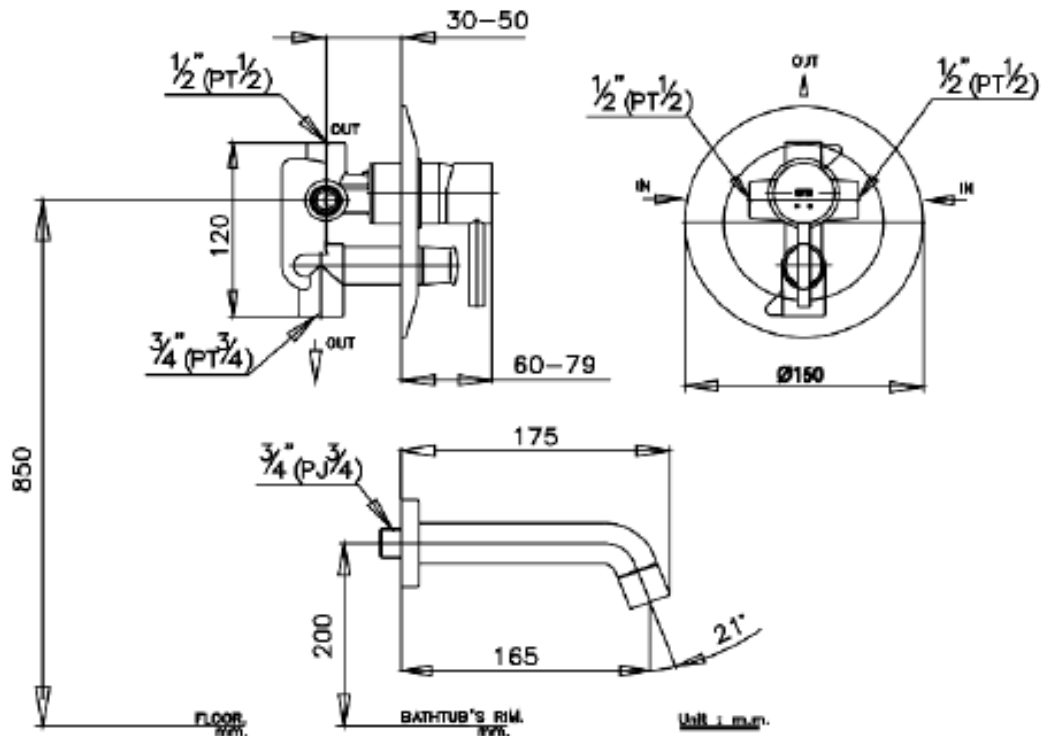

Brand : COTTO, Thailand  
 Name : ANTHONY Concealed shower mixer w/ diverter  
 Item Code : CT593AV  
 Designer :  
 Color / Finish: Chrome Plated  
 Dimensions : Ø150 mm

**Product info:**

- Concealed shower mixer
- With mixer