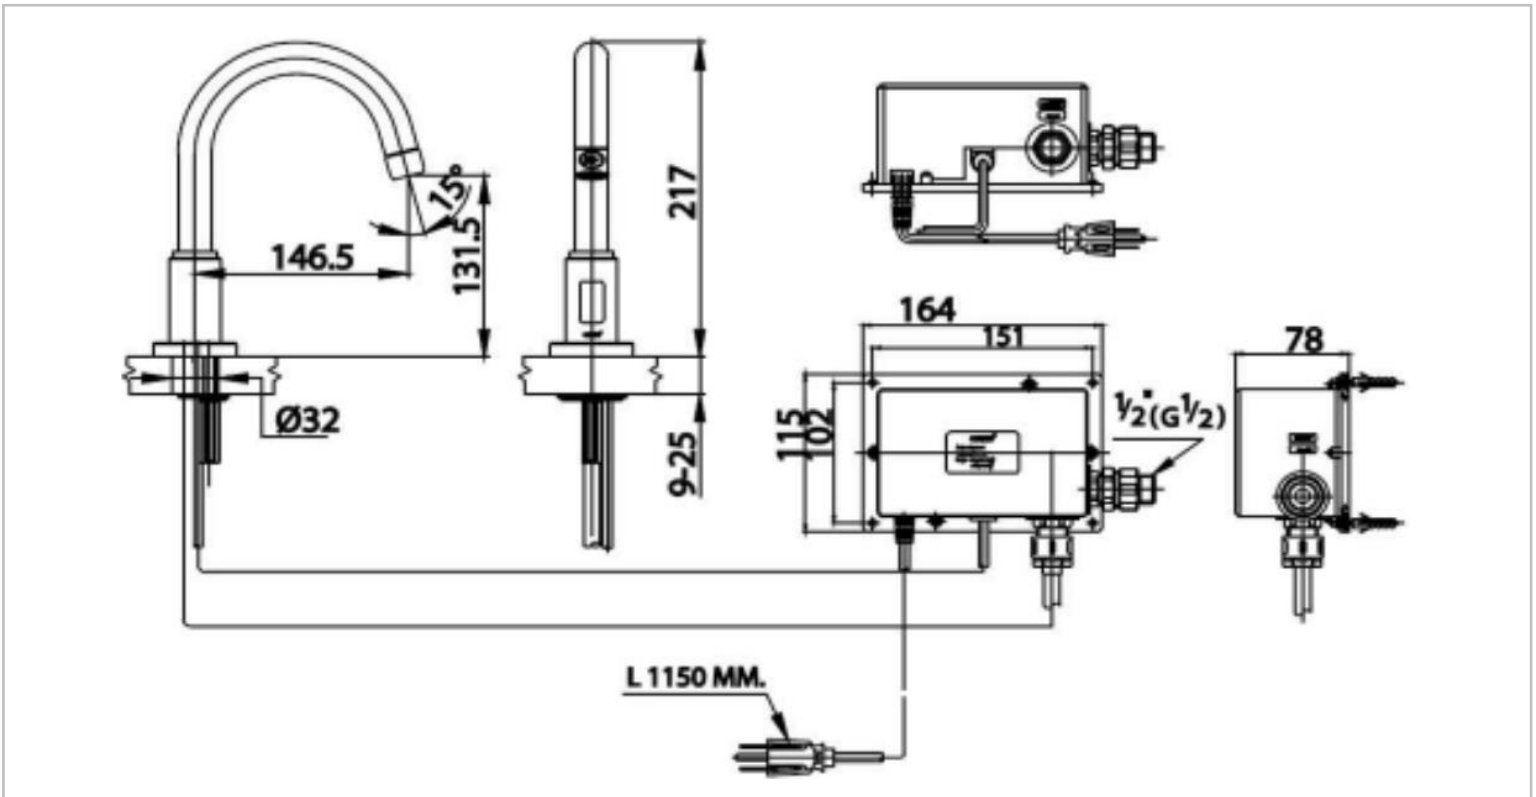

Brand : COTTO, Thailand
 Name : Automatic basin faucet (electric)
 Item Code : CT5703AC

Designer :

Color / Finish: Chrome Plated
 Dimensions : 146.5 mm height
 217 mm spout projection

Product info:

- Infra-red sensor tall basin tap
- Cold water or pre-mixed water
- (AC230/50~60Hz)

Add-ons:

- 1x angle valve w/filter ½"x½" (no nut)
- 1x flexible supply hose ½"x½" x?cm
- 1x basin waste strainer or pop-up
- 1x basin waste trap

Flushing of pipe must be done before fittings are installed. Failure to do so voids the warranty.