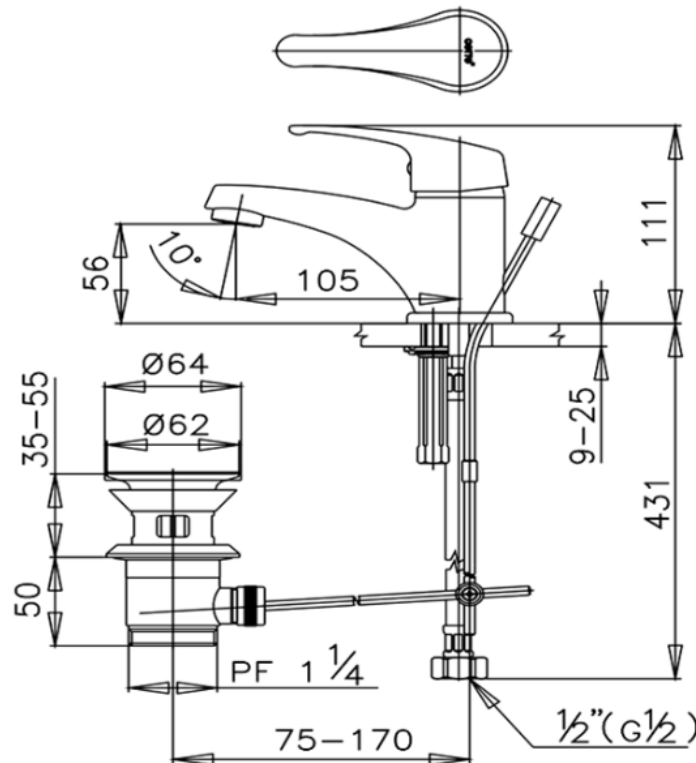

Brand : COTTO, Thailand
 Name : ARONA Basin mixer with pop up
 Item Code : CT561D

Designer :

Color / Finish: Chrome Plated
 Dimensions : (See data drawing below for dimensions)

Product info:

- Basin Mixer faucet
- Heavy metal substances control: Zinc, Lead, Cadmium and Copper