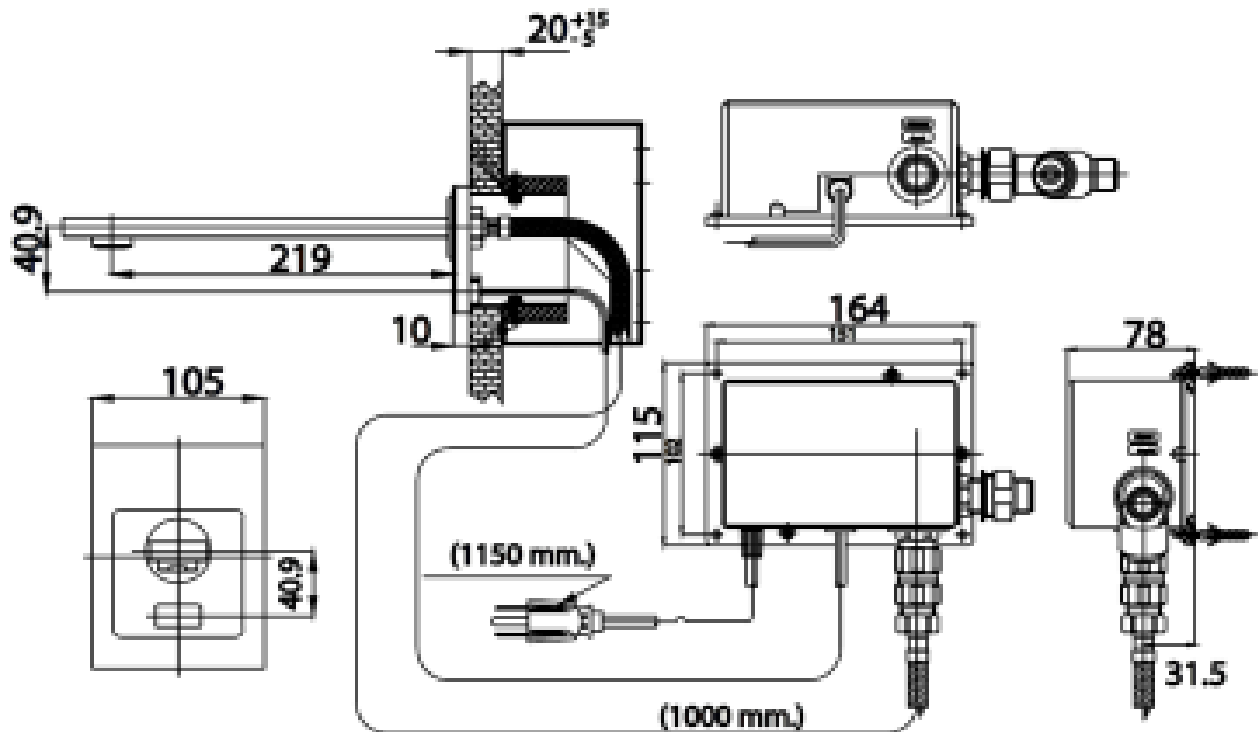

Brand : COTTO, Thailand
 Name : Automatic wall mounted faucet (electric)
 Item Code : CT539AC
 Designer :
 Color / Finish: Chrome Plated
 Dimensions : 219 mm Spout Projection

Product info:

- Wall mounted infra red basin tap
- Cold water or pre-mixed water
- (AC230/50~60Hz)

Add-ons:

- 1x basin waste strainer or pop-up
- 1x basin waste trap

Flushing of pipe must be done before fittings are installed. Failure to do so voids the warranty.

Follow cleaning instructions and avoid using any harmful chemicals.