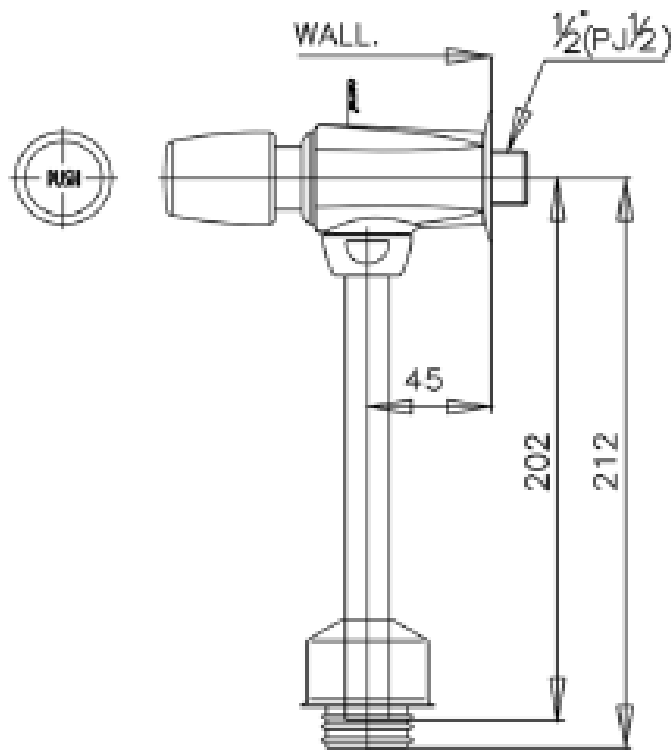

Brand : COTTO, Thailand
Name : Urinal self closing flush valve
Item Code : CT475SS(HM)

Designer :

Color / Finish: Chrome Plated

Dimensions : 212 x 45 mm

Product info:

- Exposed urinal self closing flush valve