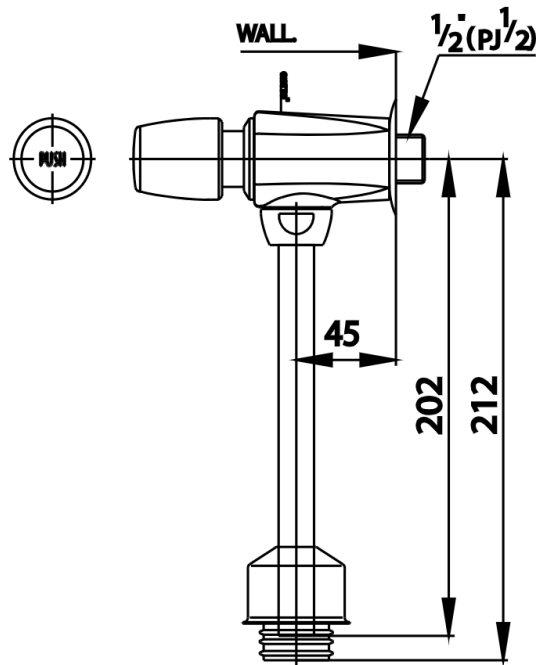

Brand : COTTO, Thailand
Name : COTTO Flush valve
Item Code : CT475SS
Designer :
Color / Finish: Chrome plated
Dimensions : 212mm in Height

Product info:
• Flush valve

URINAL FLUSH VALVE
CT 475 SS (HM)

Flushing of pipe must be done before fittings are installed. Failure to do so voids the warranty.
Follow cleaning instructions and avoid using any harmful chemicals.
All information is for reference only. Installation shall always be based on the specs provided with actual delivered items.
For more info, visit www.sanitecph.com