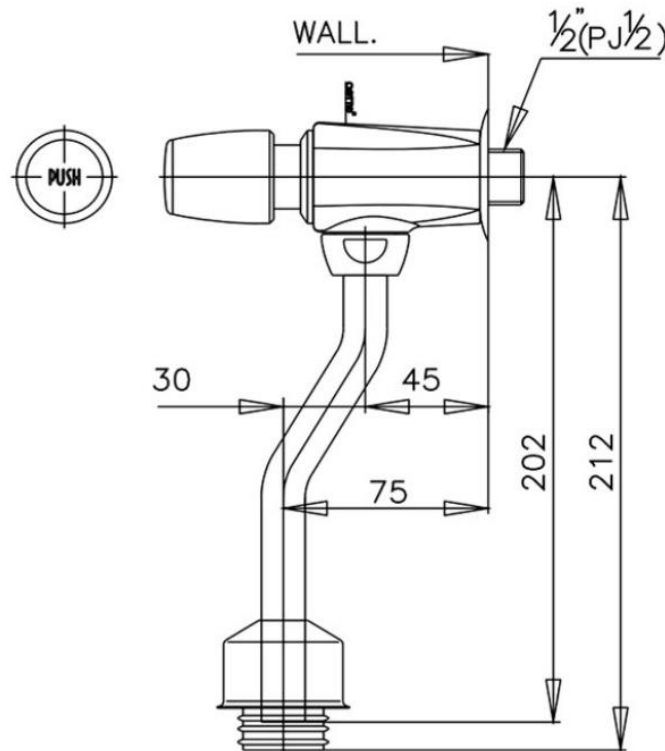

Brand : COTTO, Thailand  
 Name : Urinal self closing flush valve (75mm)  
 Item Code : CT475SL(HM)

Designer :

Color / Finish: Chrome Plated  
 Dimensions : (See data drawing below for dimensions)

**Product info:**

- Urinal self closing flush valve
- From inlet hole to wall

Flushing of pipe must be done before fittings are installed. Failure to do so voids the warranty.  
 Follow cleaning instructions and avoid using any harmful chemicals.  
 All information is for reference only. Installation shall always be based on the specs provided with actual delivered items.  
 For more info, visit [www.sanitecph.com](http://www.sanitecph.com)