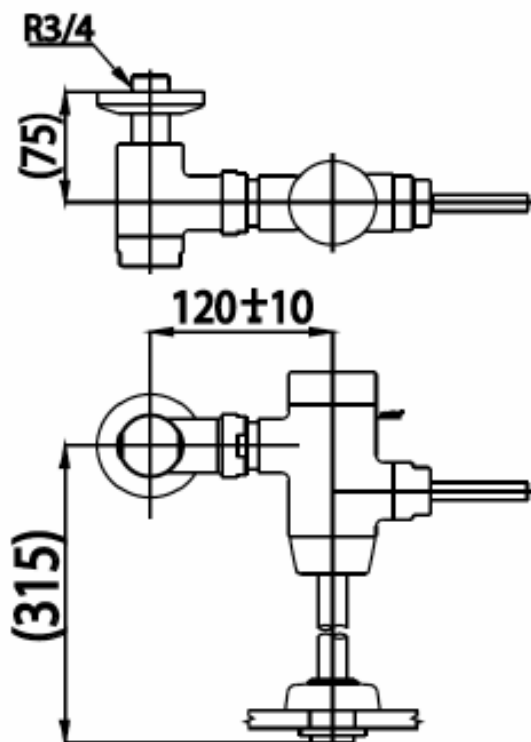

Brand : COTTO, Thailand
Name : Urinal lever type flush valve
Item Code : CT457XDUF
Designer :
Color / Finish: Chrome Plated
Dimensions : 315 x 75 mm

Product info:

- Exposed urinal flush valve, lever handle